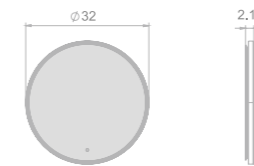

Lumino Trace series

1. **Key Features**
   LED illumination
   Aluminum frame
   Custom frame color finish
   Touch switch

ALUMINUM FRAME LED MIRROR

Model	Size	Depth	LED driver	LED count	LED wattage	Kelvin	Max. LED Lumen	CRI
3526	24x24	2.17	24W	268	19	6500K	1819	90+
3526	28x28	2.17	36W	313	22	6500K	2123	90+
3526	32x32	2.17	36W	357	26	6500K	2426	90+
3526	40x40	2.17	36W	447	32	6500K	3032	90+