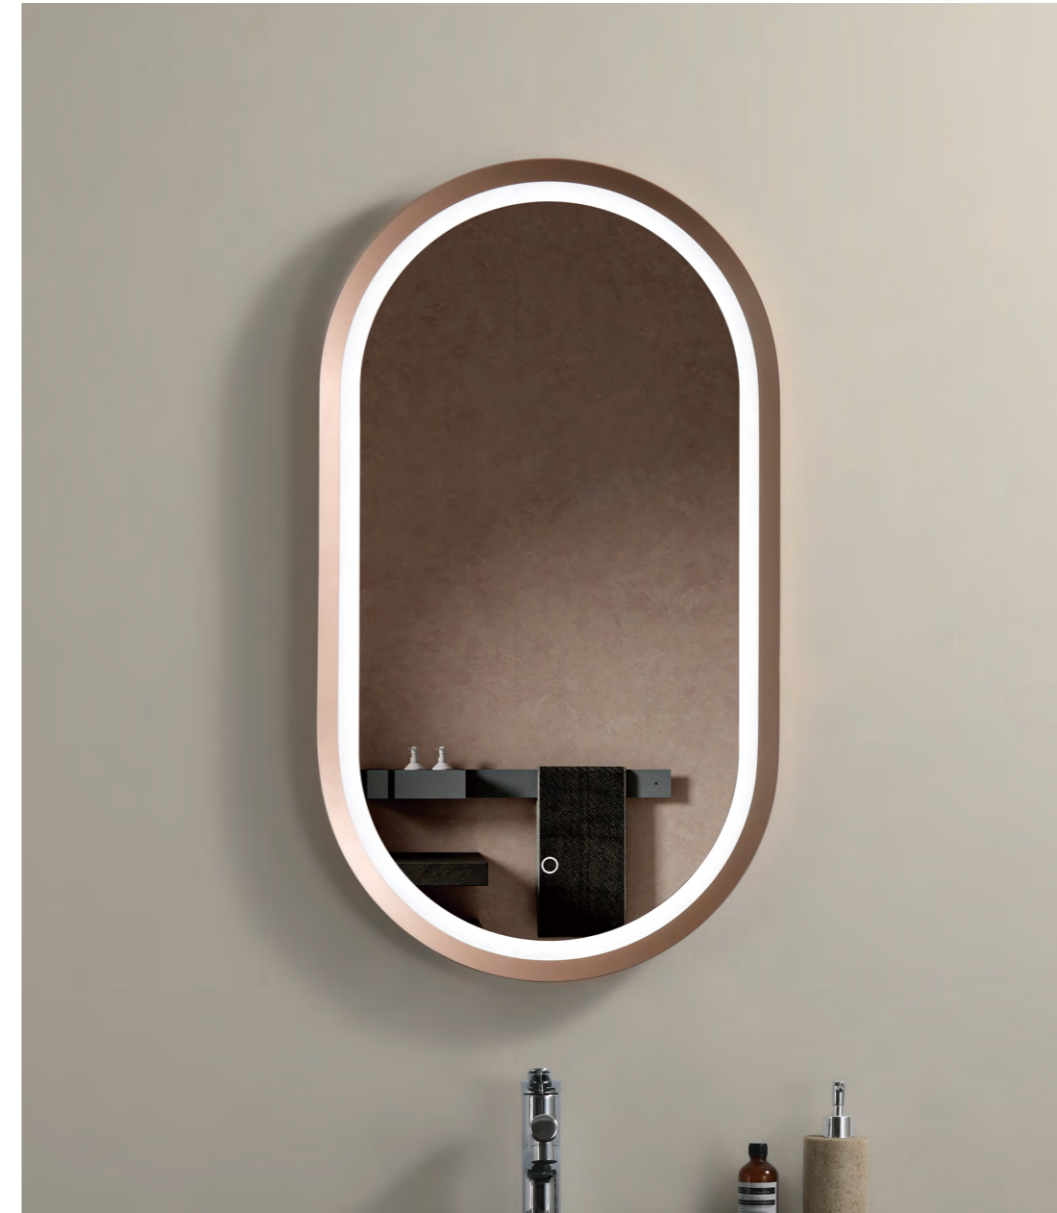

Columba III series

Key Features

- LED illumination
- Flared aluminum frame
- Seamless technology
- Custom frame color finish
- Touch switch

59

ALUMINUM FRAME LED MIRROR

Model	Size	Depth	LED driver	LED count	LED wattage	Kelvin	Max. LED Lumen	CRI
3078	24x24	2.24	24W	172	17	6500K	1434	90+
3078	28x28	2.24	24W	210	21	6500K	1754	90+
3078	32x32	2.24	36W	249	25	6500K	2073	90+
3078	40x40	2.24	36W	325	33	6500K	2711	90+

Cacer II series

Key Features

- LED illumination
- Flared aluminum frame
- Seamless technology
- Custom frame color finish
- Touch switch

ALUMINUM FRAME LED MIRROR

Model	Size	Depth	LED driver	LED count	LED wattage	Kelvin	Max. LED Lumen	CRI
3419	20x36	1.77	36W	243	24	6500K	2025	90+
3419	24x40	1.77	36W	306	31	6500K	2548	90+
3419	24x48	1.77	48W	382	38	6500K	3186	90+