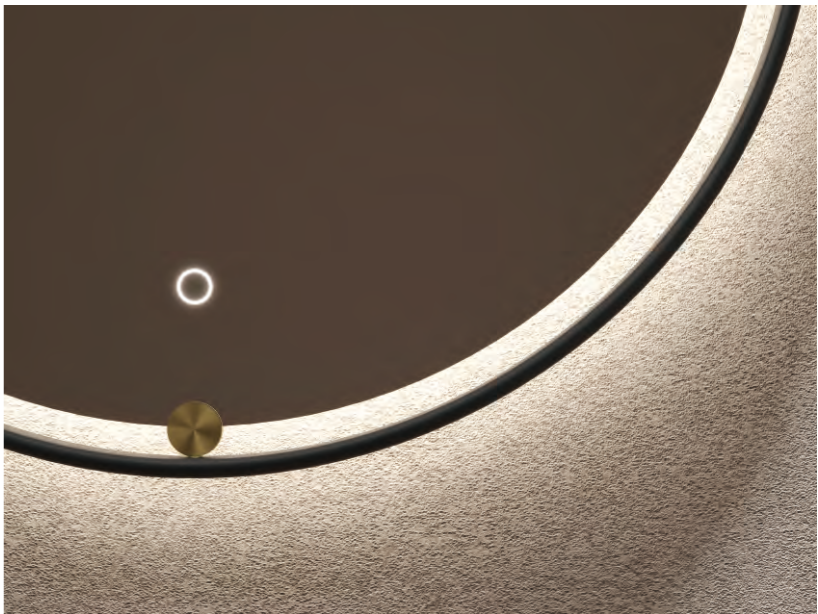

LED MIRROR

Model	Size	Depth	LED driver	LED count	LED wattage	Kelvin	Max. LED Lumen	CRI
3503	23.62x31.5	1.89	36W	450	30	2700/6500K	2748	90+

9

10

HeraFrame series

- Key Features**
 LED illumination
 Aluminum frame
 Custom frame color finish
 Touch switch