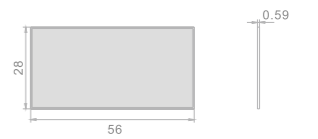

Corona I series

Key Features

- LED illumination
- Aluminum profile
- Ambient lighting
- Touch switch
- Reversible hanging

LED MIRROR

Model	Size	Depth	LED driver	LED count	LED wattage	Kelvin	Max. LED Lumen	CRI
2027	20x28	1.18	36W	317	27	6500K	2645	90+
2027	24x32	1.18	36W	317	32	6500K	2645	90+
2027	32x28	1.18	48W	342	34	6500K	2848	90+
2027	40x28	1.18	48W	391	39	6500K	3254	90+
2027	48x28	1.18	60W	439	44	6500K	3661	90+
2027	56x28	1.18	60W	488	49	6500K	4067	90+

57

Elegance series

Key Features

- Mirror with aluminum frame
- Custom frame color finish

FRAMED MIRROR

Model	Size	Depth
2867	20x28	0.59
2867	24x32	0.59
2867	32x28	0.59
2867	40x28	0.59
2867	48x28	0.59
2867	56x28	0.59