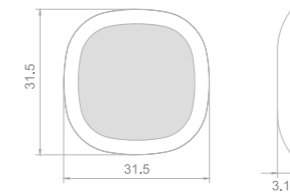

20

21

LuxSpace series

- Key Features**
 LED illumination
 Aluminum frame
 Bowl-tray mirror
 Custom frame color finish

ALUMINUM FRAME LED MIRROR

Model	Size	Depth	LED driver	LED count	LED wattage	Kelvin	Max. LED Lumen	CRI
3519	31.5x31.5	3.15	60W	480	48	6500K	4000	90+