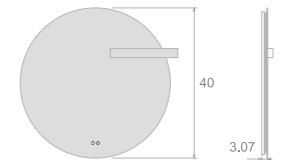

Silk I series

Key Features
LED illumination
Customizable front light
Touch switch

39

LED MIRROR

Model	Size	Depth	LED driver	LED count	LED wattage	Kelvin	Max. LED Lumen	CRI
3362	20x48	3.07	60W	445	44	6500K	3704	90+
3362	24x32	3.07	48W	371	37	6500K	3095	90+
3362	24x36	3.07	48W	396	40	6500K	3298	90+
3362	24x48	3.07	48W	415	41	6500K	3458	90+

Silk II series

Key Features
LED illumination
Customizable front light
Touch switch

LED MIRROR

Model	Size	Depth	LED driver	LED count	LED wattage	Kelvin	Max. LED Lumen	CRI
3405	24x24	3.07	36W	244	24	6500K	2029	90+
3405	28x28	3.07	36W	282	28	6500K	2349	90+
3405	32x32	3.07	48W	332	33	6500K	2768	90+
3405	40x40	3.07	48W	421	42	6500K	3506	90+