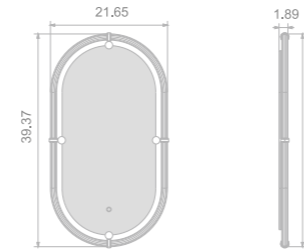

LED MIRROR

Model	Size	Depth	LED driver	LED count	LED wattage	Kelvin	Max. LED Lumen	CRI
3504	31.69x31.69	1.89	36W	438	29	2700/6500K	2674	90+

LumaFlow series

Key Features
LED illumination
Acrylic ring
Touch switch