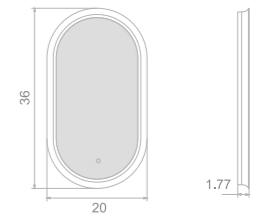

Columba III series

Key Features

- LED illumination
- Flared aluminum frame
- Seamless technology
- Custom frame color finish
- Touch switch

59

ALUMINUM FRAME LED MIRROR

Model	Size	Depth	LED driver	LED count	LED wattage	Kelvin	Max. LED Lumen	CRI
3078	24x24	2.24	24W	172	17	6500K	1434	90+
3078	28x28	2.24	24W	210	21	6500K	1754	90+
3078	32x32	2.24	36W	249	25	6500K	2073	90+
3078	40x40	2.24	36W	325	33	6500K	2711	90+

Cacer II series

Key Features

- LED illumination
- Flared aluminum frame
- Seamless technology
- Custom frame color finish
- Touch switch

ALUMINUM FRAME LED MIRROR

Model	Size	Depth	LED driver	LED count	LED wattage	Kelvin	Max. LED Lumen	CRI
3419	20x36	1.77	36W	243	24	6500K	2025	90+
3419	24x40	1.77	36W	306	31	6500K	2548	90+
3419	24x48	1.77	48W	382	38	6500K	3186	90+