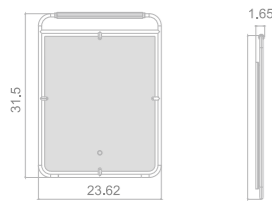

Skypano series

Key Features

- LED illumination
- Stainless steel frame
- Acrylic decorative lamp
- Custom frame color finish
- Touch switch