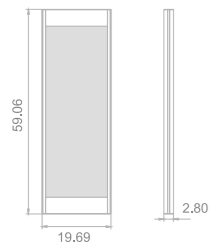

Lumin Axis series

Key Features

- LED illumination
- Aluminum frame
- Custom frame color finish