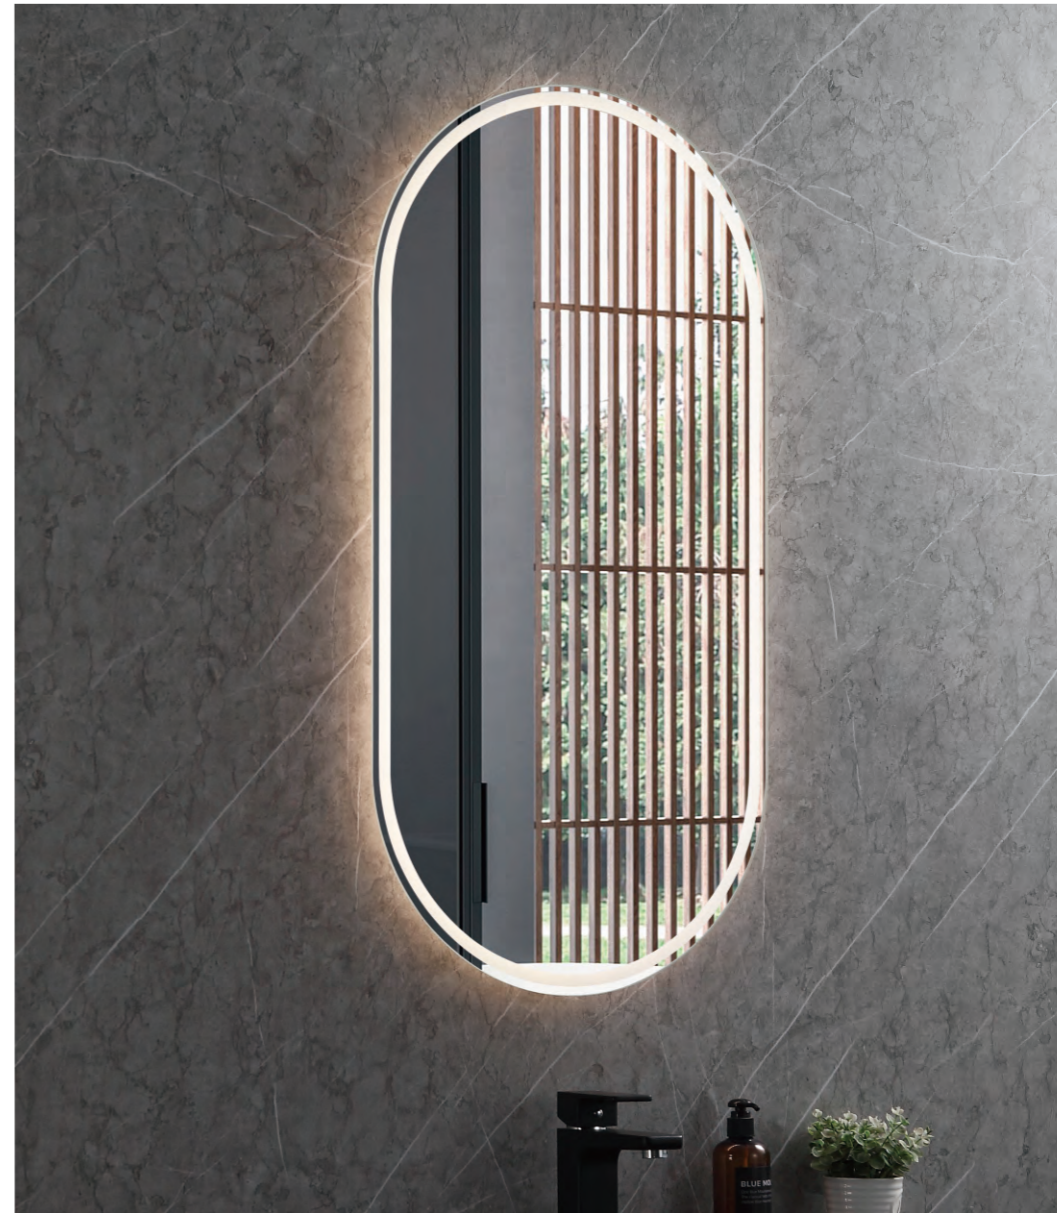

Atlas series

- Key Features**
 LED illumination
 Aluminum profile
 Sandblasting
 Touch switch

52

LED MIRROR

Model	Size	Depth	LED driver	LED count	LED wattage	Kelvin	Max. LED Lumen	CRI
2942	24x24	1.18	24W	199	20	6500K	1658	90+
2942	28x28	1.18	36W	237	24	6500K	1977	90+
2942	32x32	1.18	36W	276	28	6500K	2296	90+
2942	40x40	1.18	48W	352	35	6500K	2934	90+