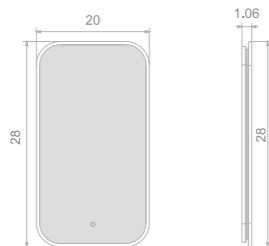

FlowLux series

Key Features

- LED illumination
- Aluminum frame
- Custom frame color finish
- Touch switch