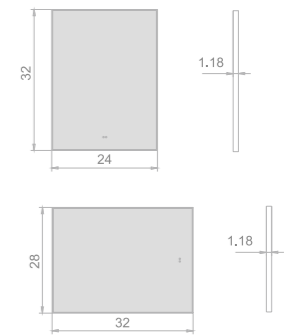

Taurus II series

Key Features

- LED illumination
- Aluminum frame
- Custom frame color finish
- Touch switch

58

ALUMINUM FRAME LED MIRROR

Model	Size	Depth	LED driver	LED count	LED wattage	Kelvin	Max. LED Lumen	CRI
2997	20x28	1.97	24W	753	19	6500K	1529	90+
2997	24x32	1.97	36W	883	22	6500K	1793	90+
2997	32x28	1.97	36W	948	24	6500K	1925	90+
2997	40x28	1.97	36W	1078	27	6500K	2190	90+
2997	48x28	1.97	36W	1208	30	6500K	2454	90+
2997	56x28	1.97	48W	1338	33	6500K	2718	90+

Isa III series

Key Features

- LED illumination
- Integral acrylic frame
- IR sensor switch

ACRYLIC LED MIRROR

Model	Size	Depth	LED driver	LED count	LED wattage	Kelvin	Max. LED Lumen	CRI
3203	20x28	1.18	24W	704	18	6500K	1431	90+
3203	24x32	1.18	24W	834	21	6500K	1695	90+
3203	32x28	1.18	36W	899	22	6500K	1827	90+
3203	40x28	1.18	36W	1029	26	6500K	2091	90+
3203	48x28	1.18	36W	1159	29	6500K	2355	90+