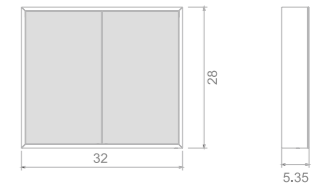

Cacer III

series

Key Features

- LED illumination
- Flared aluminum frame
- Seamless technology
- Custom frame color finish
- Touch switch

50

ALUMINUM FRAME LED MIRROR

Model	Size	Depth	LED driver	LED count	LED wattage	Kelvin	Max. LED Lumen	CRI
3420	24x24	1.77	24W	181	18	6500K	1507	90+
3420	28x28	1.77	36W	219	22	6500K	1826	90+
3420	32x32	1.77	36W	257	26	6500K	2145	90+
3420	40x40	1.77	48W	334	33	6500K	2783	90+

Octans series

Key Features

- LED illumination
- Aluminum body
- Double-sided mirrored door(s)
- Push-to-open doors
- Adjustable tempered glass shelves
- Integrated interior top lighting
- Integrated charging socket
- IR sensor switch

MIRROR CABINET

Model	Size	Depth	LED driver	LED count	LED wattage	Kelvin	Max. LED Lumen	CRI
G5004	20x28	5.35	48W	341	34	6500K	2838	90+
G5004	24x28	5.35	48W	377	38	6500K	3142	90+
G5004	32x28	5.35	60W	450	45	6500K	3748	90+
G5004	36x28	5.35	60W	486	49	6500K	4051	90+
G5004	40x28	5.35	60W	523	52	6500K	4354	90+
G5004	48x28	5.35	36W*2	595	60	6500K	4961	90+