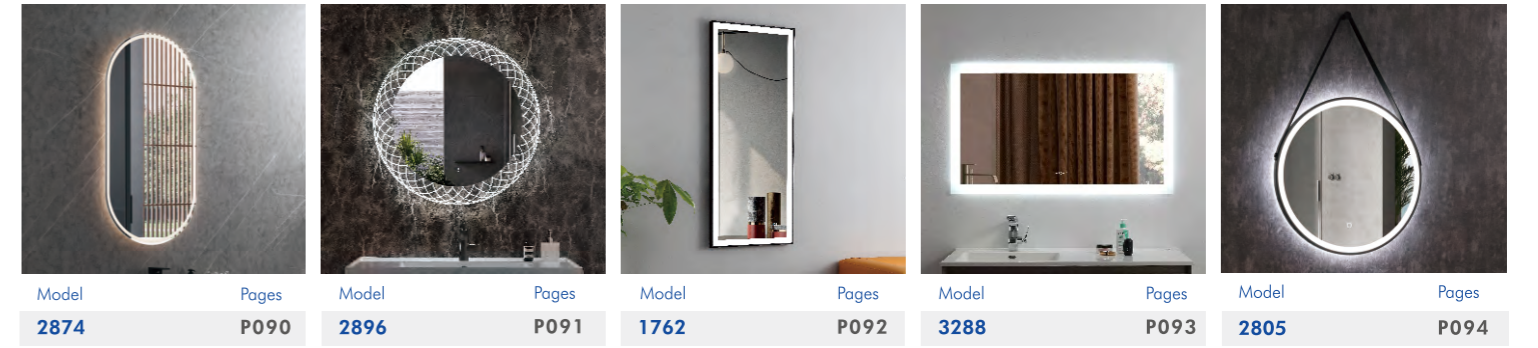

Product Catalog