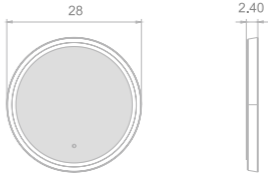

UltraMin series

1. **Key Features**
   LED illumination
   Flared aluminum frame
   Custom frame color finish
   Touch switch

ALUMINUM FRAME LED MIRROR

Model	Size	Depth	LED driver	LED count	LED wattage	Kelvin	Max. LED Lumen	CRI
3524	24x24	2.40	24W	175	17	6500K	1455	90+
3524	28x28	2.40	24W	213	21	6500K	1774	90+
3524	32x32	2.40	36W	251	25	6500K	2093	90+
3524	40x40	2.40	48W	328	33	6500K	2732	90+