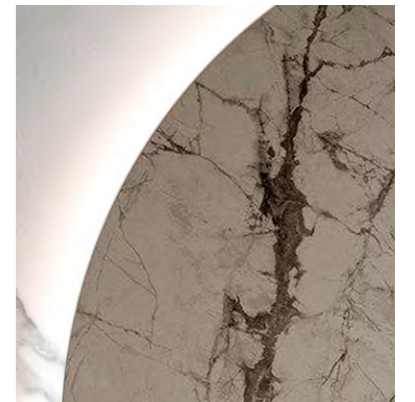

Cetus series

Key Features

- LED illumination
- Aluminum frame
- Custom frame color finish
- Touch switch
- Available as wall-mounted or floor-standing

56

FULL-LENGTH MIRROR

Model	Size	Depth	LED driver	LED count	LED wattage	Kelvin	Max. LED Lumen	CRI
3450	64x20	1.18	60W	453	45	6500K	3775	90+
3450	72x24	1.18	60W	522	52	6500K	4350	90+