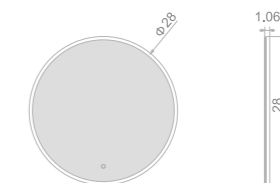

16

17

ApexGaze series

- Key Features**
 LED illumination
 Aluminum frame
 Custom frame color finish
 Touch switch

ALUMINUM FRAME LED MIRROR

Model	Size	Depth	LED driver	LED count
3501	24x24	1.06	24W	402
3501	28x28	1.06	24W	469
3501	32x32	1.06	24W	536
3501	40x40	1.06	36W	670