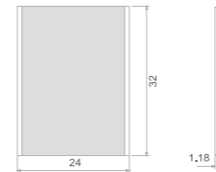

Carina I series

1. **Key Features**
   LED illumination
   Rear acrylic diffuser
   Touch switch

44

ACRYLIC LED MIRROR

Model	Size	Depth	LED driver	LED count	LED wattage	Kelvin	Max. LED Lumen	CRI
3130	20x28	1.18	24W	171	17	6500K	1422	90+
3130	24x32	1.18	24W	195	20	6500K	1626	90+
3130	32x28	1.18	24W	171	17	6500K	1422	90+
3130	40x28	1.18	24W	171	17	6500K	1422	90+
3130	48x28	1.18	24W	171	17	6500K	1422	90+

Apus series

1. **Key Features**
   LED illumination
   Aluminum profile
   Custom frame color finish
   Chamfered acrylic diffuser behind framed mirror
   Touch switch

ACRYLIC ALUMINUM LED MIRROR

Model	Size	Depth	LED driver	LED count	LED wattage	Kelvin	Max. LED Lumen	CRI
2940	20x28	1.42	36W	269	27	6500K	2241	90+
2940	24x32	1.42	36W	318	32	6500K	2647	90+
2940	32x28	1.42	48W	342	34	6500K	2850	90+
2940	40x28	1.42	48W	391	39	6500K	3257	90+
2940	48x28	1.42	60W	440	44	6500K	3663	90+
2940	56x28	1.42	60W	488	49	6500K	4070	90+