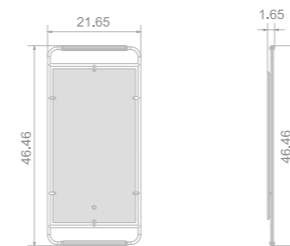

Skypano series

Key Features

- LED illumination
- Stainless steel frame
- Acrylic decorative lamp
- Custom frame color finish
- Touch switch