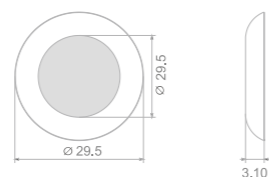

Polaris series

Key Features

- LED illumination
- Aluminum frame
- Round bowl-tray mirror
- Various colors to choose from: Brushed Brass, Rose Gold, etc.