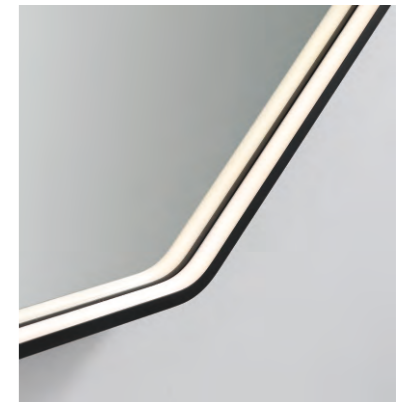

Taurus IX series

Key Features

- LED illumination
- Aluminum frame
- Seamless technology
- Curved corners
- Custom frame color finish
- Touch switch

ALUMINUM FRAME LED MIRROR

Model	Size	Depth	LED driver	LED count	LED wattage	Kelvin	Max. LED Lumen	CRI
3417	32x28	1.97	24W	816	20	6500K	1658	90+
3417	40x28	1.97	36W	944	24	6500K	1918	90+
3417	48x28	1.97	36W	1072	27	6500K	2178	90+