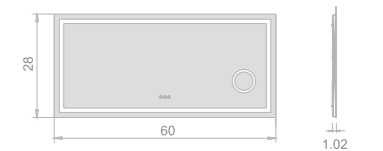

LED MIRROR

Model	Size	Depth	LED driver	LED count	LED wattage	Kelvin	Max. LED Lumen	CRI
2462	36x24	1.02	48W*2	786	78.6	6500K	1738.4	90+
2462	36x28	1.02	48W*2	834	83.4	6500K	2144.8	90+
2462	36x36	1.02	60W*2	930	93	6500K	2348	90+
2462	40x24	1.02	48W*2	834	83.4	6500K	2754.4	90+
2462	40x32	1.02	60W*2	930	93	6500K	3160.8	90+
2462	48x36	1.02	60W*2	1086	108.6	6500K	3567.2	90+
2462	60x28	1.02	60W*2	1134	113.4	6500K	3567.2	90+