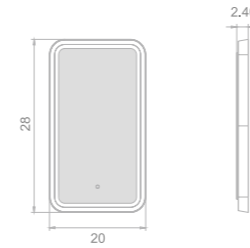

ALUMINUM FRAME LED MIRROR

Model	Size	Depth	LED driver	LED count	LED wattage	Kelvin	Max. LED Lumen	CRI
3544	20x28	2.40	24W	209	21	6500K	1738	90+
3544	24x32	2.40	36W	257	26	6500K	2145	90+
3544	32x28	2.40	36W	282	28	6500K	2348	90+
3544	40x28	2.40	48W	331	33	6500K	2754	90+
3544	48x28	2.40	48W	379	38	6500K	3161	90+
3544	56x28	2.40	48W	428	43	6500K	3567	90+