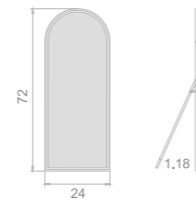

Cetus series

Key Features

- LED illumination
- Aluminum frame
- Custom frame color finish
- Touch switch
- Available as wall-mounted or floor-standing

56

FULL-LENGTH MIRROR

Model	Size	Depth	LED driver	LED count	LED wattage	Kelvin	Max. LED Lumen	CRI
3450	64x20	1.18	60W	453	45	6500K	3775	90+
3450	72x24	1.18	60W	522	52	6500K	4350	90+

Cepheus series

Key Features

- LED illumination
- Aluminum frame
- Custom frame color finish
- Touch switch
- Available as wall-mounted or floor-standing

FULL-LENGTH MIRROR

Model	Size	Depth	LED driver	LED count	LED wattage	Kelvin	Max. LED Lumen	CRI
3109	64x20	1.97	48W	1336	33	6500K	2714	90+
3109	72x24	1.97	48W	1536	38	6500K	3120	90+