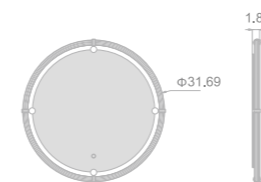

LED MIRROR

Model	Size	Depth	LED driver	LED count	LED wattage	Kelvin	Max. LED Lumen	CRI
3504	31.69x31.69	1.89	36W	438	29	2700/6500K	2674	90+

LumaFlow series

Key Features
LED illumination
Acrylic ring
Touch switch