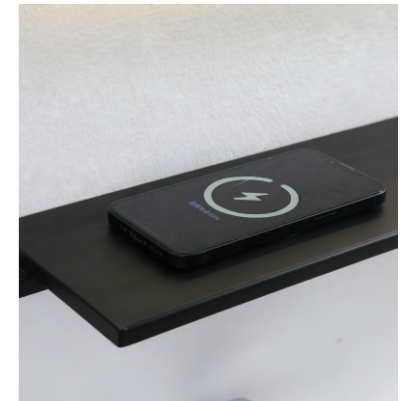

ACRYLIC LED MIRROR

Model	Size	Depth	LED driver	LED count	LED wattage	Kelvin	Max. LED Lumen	CRI
3392	32x28	4.92	36W	283	28	6500K	2358	90+
3392	40x28	4.92	36W	296	30	6500K	2468	90+
3392	48x28	4.92	48W	345	34	6500K	2875	90+