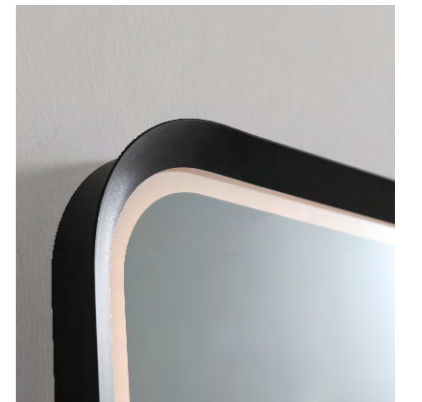

ALUMINUM FRAME LED MIRROR

Model	Size	Depth	LED driver	LED count	LED wattage	Kelvin	Max. LED Lumen	CRI
3418	20x28	1.77	24W	212	21	6500K	1770	90+
3418	24x32	1.77	36W	261	26	6500K	2177	90+
3418	32x28	1.77	36W	286	29	6500K	2380	90+
3418	40x28	1.77	48W	334	33	6500K	2786	90+
3418	48x28	1.77	48W	383	38	6500K	3193	90+