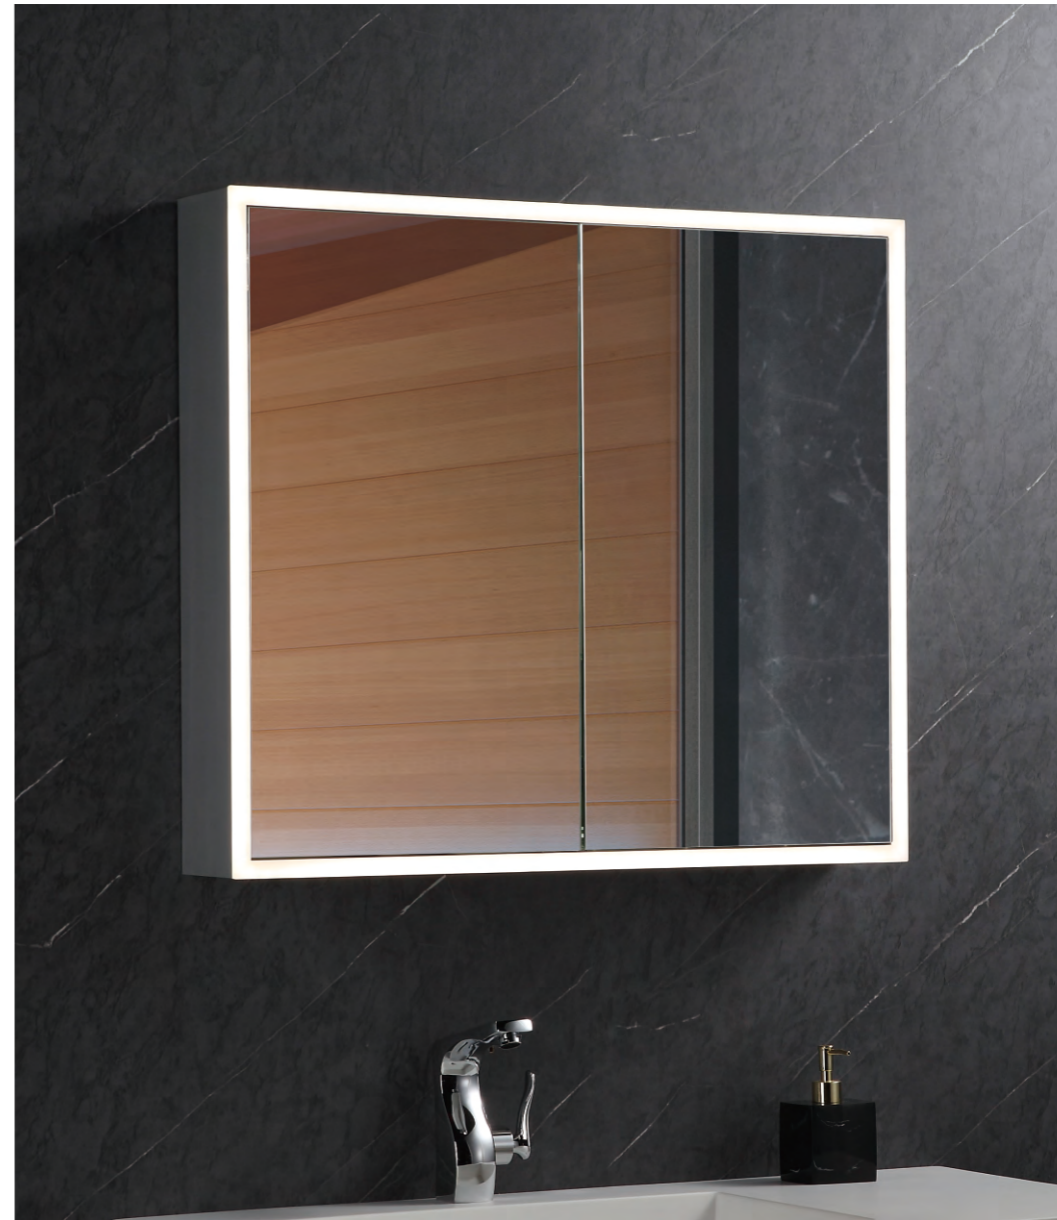

Cacer III

series

Key Features

- LED illumination
- Flared aluminum frame
- Seamless technology
- Custom frame color finish
- Touch switch

50

ALUMINUM FRAME LED MIRROR

Model	Size	Depth	LED driver	LED count	LED wattage	Kelvin	Max. LED Lumen	CRI
3420	24x24	1.77	24W	181	18	6500K	1507	90+
3420	28x28	1.77	36W	219	22	6500K	1826	90+
3420	32x32	1.77	36W	257	26	6500K	2145	90+
3420	40x40	1.77	48W	334	33	6500K	2783	90+

Octans series

Key Features

- LED illumination
- Aluminum body
- Double-sided mirrored door(s)
- Push-to-open doors
- Adjustable tempered glass shelves
- Integrated interior top lighting
- Integrated charging socket
- IR sensor switch