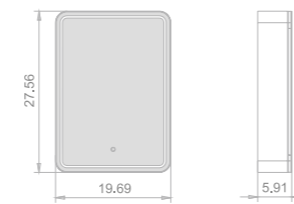

31

Secret Realm I

series

Key Features

- Mirror cabinet
- LED illumination
- Storage space
- Aluminum frame
- Custom frame color finish

MIRROR CABINET

Model	Size	Depth	LED driver	LED count	LED wattage	Kelvin	Max. LED Lumen	CRI
5037	19.69x27.56	5.91	36W	240	24	6500K	2000	90+