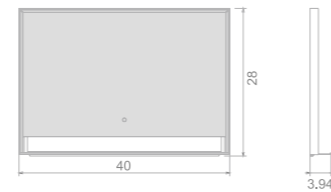

Sextans II series

Key Features

- LED illumination
- Aluminum frame
- Custom frame color finish
- Acrylic diffuser integrated
- Practical shelf
- Touch switch

46

ACRYLIC LED MIRROR

Model	Size	Depth	LED driver	LED count	LED wattage	Kelvin	Max. LED Lumen	CRI
3229	32x28	3.94	24W	715	18	6500K	1453	90+
3229	40x28	3.94	24W	780	20	6500K	1585	90+
3229	48x28	3.94	24W	845	21	6500K	1717	90+

Taurus I series

Key Features

- LED illumination
- Aluminum frame
- Custom frame color finish
- Touch switch

ALUMINUM FRAME LED MIRROR

Model	Size	Depth	LED driver	LED count	LED wattage	Kelvin	Max. LED Lumen	CRI
3050	20x28	1.97	24W	652	16	6500K	1325	90+
3050	24x32	1.97	24W	782	20	6500K	1589	90+
3050	32x28	1.97	24W	847	21	6500K	1721	90+
3050	40x28	1.97	36W	977	24	6500K	1985	90+
3050	48x28	1.97	36W	1107	28	6500K	2250	90+
3050	56x28	1.97	36W	1238	31	6500K	2514	90+