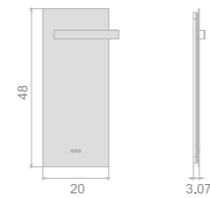

Silk I series

Key Features
LED illumination
Customizable front light
Touch switch

39

LED MIRROR

Model	Size	Depth	LED driver	LED count	LED wattage	Kelvin	Max. LED Lumen	CRI
3362	20x48	3.07	60W	445	44	6500K	3704	90+
3362	24x32	3.07	48W	371	37	6500K	3095	90+
3362	24x36	3.07	48W	396	40	6500K	3298	90+
3362	24x48	3.07	48W	415	41	6500K	3458	90+

Silk II series

Key Features
LED illumination
Customizable front light
Touch switch

LED MIRROR

Model	Size	Depth	LED driver	LED count	LED wattage	Kelvin	Max. LED Lumen	CRI
3405	24x24	3.07	36W	244	24	6500K	2029	90+
3405	28x28	3.07	36W	282	28	6500K	2349	90+
3405	32x32	3.07	48W	332	33	6500K	2768	90+
3405	40x40	3.07	48W	421	42	6500K	3506	90+