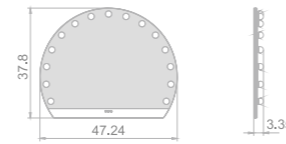

Vulpecula III

series

Key Features

- LED illumination
- Aluminum frame
- Curved corners
- Seamless technology
- Custom frame color finish
- Touch switch

55

ALUMINUM FRAME LED MIRROR

Model	Size	Depth	LED driver	LED count	LED wattage	Kelvin	Max. LED Lumen	CRI
3408	47.24x37.8	3.35	24W	144	18	6500K	1620	90+

Triones

series

Key Features

- LED illumination
- Hidden LED strips
- IR sensor switch

LED MIRROR

Model	Size	Depth	LED driver	LED count	LED wattage	Kelvin	Max. LED Lumen	CRI
2887	24x22	1.57	24W	210	21	6500K	1750	90+
2887	32x30	1.57	36W	288	29	6500K	2400	90+
2887	44x36	1.57	48W	390	39	6500K	3250	90+
2887	52x42	1.57	60W	462	46	6500K	3850	90+
2887	60x48	1.57	60W	534	53	6500K	4450	90+