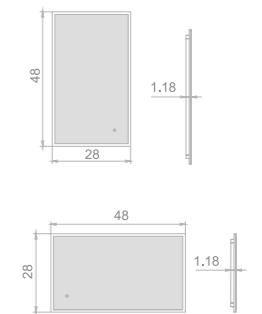

Lepus series

Key Features

- LED illumination
- Customizable front light

ACRYLIC ALUMINUM MIRROR CABINET

Model	Size	Depth	LED driver	LED count	LED wattage	Kelvin	Max. LED Lumen	CRI
G5005	20x28	5.35	36W	283	28	6500K	2355	90+
G5005	24x28	5.35	36W	307	31	6500K	2557	90+
G5005	32x28	5.35	48W	355	36	6500K	2960	90+
G5005	36x28	5.35	48W	379	38	6500K	3162	90+
G5005	40x28	5.35	48W	404	40	6500K	3363	90+
G5005	48x28	5.35	60W	452	45	6500K	3767	90+

38

Carina II series

Key Features

- LED illumination
- Rear acrylic diffuser
- Touch switch

ACRYLIC LED MIRROR

Model	Size	Depth	LED driver	LED count	LED wattage	Kelvin	Max. LED Lumen	CRI
2632	20x28	1.18	36W	252	25	6500K	2102	90+
2632	24x32	1.18	36W	301	30	6500K	2509	90+
2632	32x28	1.18	36W	325	33	6500K	2712	90+
2632	40x28	1.18	48W	374	37	6500K	3118	90+
2632	48x28	1.18	48W	423	42	6500K	3525	90+
2632	56x28	1.18	60W	472	47	6500K	3931	90+