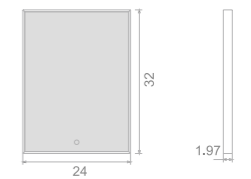

Sextans II series

Key Features

- LED illumination
- Aluminum frame
- Custom frame color finish
- Acrylic diffuser integrated
- Practical shelf
- Touch switch

46

ACRYLIC LED MIRROR

Model	Size	Depth	LED driver	LED count	LED wattage	Kelvin	Max. LED Lumen	CRI
3229	32x28	3.94	24W	715	18	6500K	1453	90+
3229	40x28	3.94	24W	780	20	6500K	1585	90+
3229	48x28	3.94	24W	845	21	6500K	1717	90+

Taurus I series

Key Features

- LED illumination
- Aluminum frame
- Custom frame color finish
- Touch switch

ALUMINUM FRAME LED MIRROR

Model	Size	Depth	LED driver	LED count	LED wattage	Kelvin	Max. LED Lumen	CRI
3050	20x28	1.97	24W	652	16	6500K	1325	90+
3050	24x32	1.97	24W	782	20	6500K	1589	90+
3050	32x28	1.97	24W	847	21	6500K	1721	90+
3050	40x28	1.97	36W	977	24	6500K	1985	90+
3050	48x28	1.97	36W	1107	28	6500K	2250	90+
3050	56x28	1.97	36W	1238	31	6500K	2514	90+