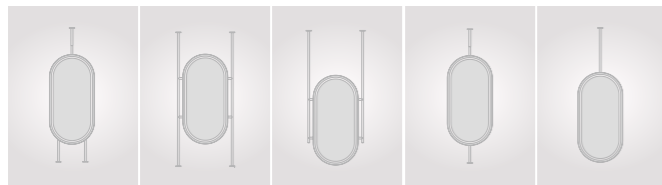

28

Duoray series

- Key Features**
 Dual mirror
 LED illumination
 Aluminum frame
 Custom frame color finish

29

INSTALLATION METHOD

ALUMINUM FRAME LED MIRROR

Model	Size	Depth	LED driver	LED count	LED wattage	Kelvin	Max. LED Lumen	CRI
3541	19.69x59.06	1.57	36W	270	27	6500K	2250	90+