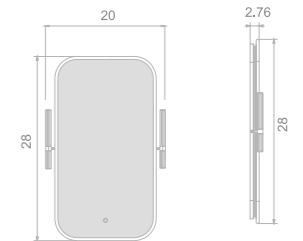

ALUMINUM FRAME LED MIRROR

Model	Size	Depth	LED driver	LED count	LED wattage	Kelvin	Max. LED Lumen	CRI
3481	20x28	2.76	24W	460	14	2700/6500K	1263	90+
3481	24x32	2.76	24W	508	17	2700/6500K	1483	90+
3481	32x28	2.76	24W	532	18	2700/6500K	1593	90+
3481	40x28	2.76	24W	616	21	2700/6500K	1839	90+
3481	48x28	2.76	36W	670	23	2700/6500K	2087	90+
3481	56x28	2.76	36W	718	26	2700/6500K	2307	90+

13