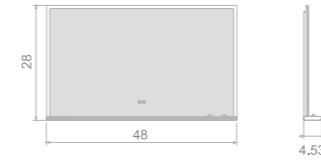

36

Fayre series

Key Features

- LED illumination
- Aluminum frame
- Acrylic diffuser
- Glossy shelf integrates a wireless charging pad & 1 or 2 toothbrush charging points
- Touch switch

ACRYLIC LED MIRROR

Model	Size	Depth	LED driver	LED count	LED wattage	Kelvin	Max. LED Lumen	CRI
3411	32x28	4.53	24W	652	16	6500K	1324	90+
3411	40x28	4.53	24W	717	18	6500K	1456	90+
3411	48x28	4.53	24W	782	20	6500K	1588	90+