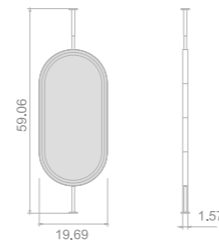

Duoray series

1. **Key Features**
   Dual mirror
   LED illumination
   Aluminum frame
   Custom frame color finish

29

INSTALLATION METHOD

ALUMINUM FRAME LED MIRROR

Model	Size	Depth	LED driver	LED count	LED wattage	Kelvin	Max. LED Lumen	CRI
3541	19.69x59.06	1.57	36W	270	27	6500K	2250	90+

Duoray series

1. **Key Features**
   Dual mirror
   LED illumination
   Aluminum frame
   Custom frame color finish

INSTALLATION METHOD

ALUMINUM FRAME LED MIRROR

Model	Size	Depth	LED driver	LED count	LED wattage	Kelvin	Max. LED Lumen	CRI
3559	19.69x59.06	1.57	36W	306	31	6500K	2550	90+