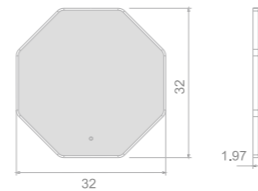

Taurus VIII

series

Key Features

- LED illumination
- Aluminum frame
- Seamless technology
- Curved corners
- Custom frame color finish
- Touch switch

49

ALUMINUM FRAME LED MIRROR

Model	Size	Depth	LED driver	LED count	LED wattage	Kelvin	Max. LED Lumen	CRI
3386	24x24	1.97	24W	648	16	6500K	1316	90+
3386	28x28	1.97	24W	760	19	6500K	1544	90+
3386	32x32	1.97	24W	864	22	6500K	1755	90+
3386	40x40	1.97	36W	1080	27	6500K	2194	90+

Taurus IX series

Key Features

- LED illumination
- Aluminum frame
- Seamless technology
- Curved corners
- Custom frame color finish
- Touch switch

ALUMINUM FRAME LED MIRROR

Model	Size	Depth	LED driver	LED count	LED wattage	Kelvin	Max. LED Lumen	CRI
3417	32x28	1.97	24W	816	20	6500K	1658	90+
3417	40x28	1.97	36W	944	24	6500K	1918	90+
3417	48x28	1.97	36W	1072	27	6500K	2178	90+