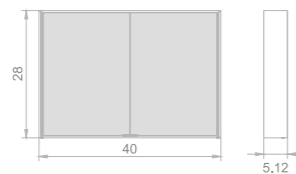

NimbusNook series

Key Features

- Mirror cabinet
- LED illumination
- Storage space
- Aluminum frame
- Custom frame color finish