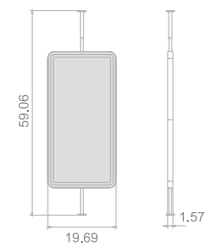

Duoray series

1. **Key Features**
   Dual mirror
   LED illumination
   Aluminum frame
   Custom frame color finish

29

INSTALLATION METHOD

ALUMINUM FRAME LED MIRROR

Model	Size	Depth	LED driver	LED count	LED wattage	Kelvin	Max. LED Lumen	CRI
3541	19.69x59.06	1.57	36W	270	27	6500K	2250	90+

Duoray series

1. **Key Features**
   Dual mirror
   LED illumination
   Aluminum frame
   Custom frame color finish

INSTALLATION METHOD

ALUMINUM FRAME LED MIRROR

Model	Size	Depth	LED driver	LED count	LED wattage	Kelvin	Max. LED Lumen	CRI
3559	19.69x59.06	1.57	36W	306	31	6500K	2550	90+