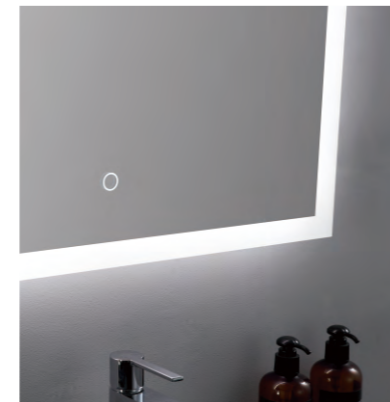

51

LED MIRROR

Model	Size	Depth	LED driver	LED count	LED wattage	Kelvin	Max. LED Lumen	CRI
2399	20x28	1.18	36W	249	25	6500K	2078	90+
2399	24x32	1.18	36W	298	30	6500K	2485	90+
2399	32x28	1.18	36W	323	32	6500K	2688	90+
2399	40x28	1.18	48W	371	37	6500K	3094	90+
2399	48x28	1.18	48W	420	42	6500K	3501	90+
2399	56x28	1.18	60W	469	47	6500K	3907	90+