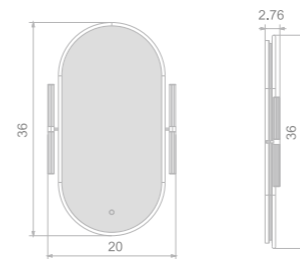

Opalite series

Key Features

- LED illumination
- Aluminum frame
- Acrylic decorative lamp
- Custom frame color finish
- Touch switch