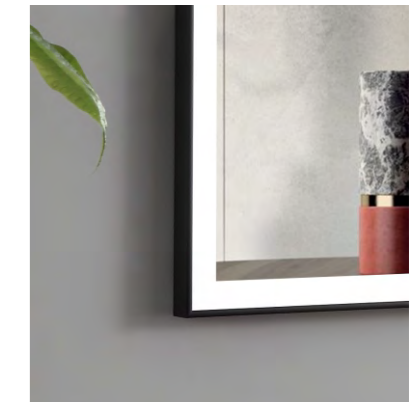

53

ALUMINUM FRAME LED MIRROR

Model	Size	Depth	LED driver	LED count	LED wattage	Kelvin	Max. LED Lumen	CRI
1762	20x28	1.38	36W	233	23	6500K	1944	90+
1762	24x32	1.38	36W	282	28	6500K	2351	90+
1762	32x28	1.38	36W	306	31	6500K	2554	90+
1762	40x28	1.38	48W	355	36	6500K	2960	90+
1762	48x28	1.38	48W	404	40	6500K	3367	90+
1762	56x28	1.38	60W	453	45	6500K	3773	90+