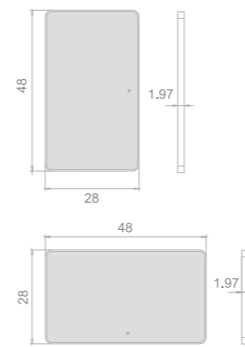

Taurus II series

Key Features

- LED illumination
- Aluminum frame
- Custom frame color finish
- Touch switch

58

ALUMINUM FRAME LED MIRROR

Model	Size	Depth	LED driver	LED count	LED wattage	Kelvin	Max. LED Lumen	CRI
2997	20x28	1.97	24W	753	19	6500K	1529	90+
2997	24x32	1.97	36W	883	22	6500K	1793	90+
2997	32x28	1.97	36W	948	24	6500K	1925	90+
2997	40x28	1.97	36W	1078	27	6500K	2190	90+
2997	48x28	1.97	36W	1208	30	6500K	2454	90+
2997	56x28	1.97	48W	1338	33	6500K	2718	90+

Isa III series

Key Features

- LED illumination
- Integral acrylic frame
- IR sensor switch

ACRYLIC LED MIRROR

Model	Size	Depth	LED driver	LED count	LED wattage	Kelvin	Max. LED Lumen	CRI
3203	20x28	1.18	24W	704	18	6500K	1431	90+
3203	24x32	1.18	24W	834	21	6500K	1695	90+
3203	32x28	1.18	36W	899	22	6500K	1827	90+
3203	40x28	1.18	36W	1029	26	6500K	2091	90+
3203	48x28	1.18	36W	1159	29	6500K	2355	90+