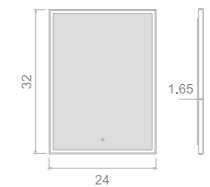

Cassiopeia I

series

Key Features

- LED illumination
- Custom frame color finish
- Chamfered acrylic illumination
- Touch switch

40

ACRYLIC LED MIRROR

Model	Size	Depth	LED driver	LED count	LED wattage	Kelvin	Max. LED Lumen	CRI
3045	23.6x23.6	1.50	24W	149	15	6500K	1238	90+
3045	31.5x31.5	1.46	36W	224	22	6500K	1866	90+
3045	39.4x39.4	1.46	36W	299	30	6500K	2494	90+

Pisces I series

Key Features

- LED illumination
- Aluminum frame
- Custom frame color finish
- Touch switch

ALUMINUM FRAME LED MIRROR

Model	Size	Depth	LED driver	LED count	LED wattage	Kelvin	Max. LED Lumen	CRI
2892	20x28	1.65	36W	245	24	6500K	2038	90+
2892	24x32	1.65	36W	293	29	6500K	2445	90+
2892	32x28	1.65	36W	318	32	6500K	2648	90+
2892	40x28	1.65	48W	367	37	6500K	3054	90+
2892	48x28	1.65	48W	415	42	6500K	3461	90+