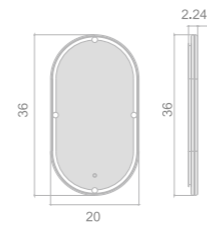

HeraFrame

series

Key Features

- LED illumination
- Aluminum frame
- Custom frame color finish
- Touch switch

11

ALUMINUM FRAME LED MIRROR

Model	Size	Depth	LED driver	LED count	LED wattage	Kelvin	Max. LED Lumen	CRI
3508	20x36	2.24	48W	747	40	6500K	3726	90+
3508	24x40	2.24	60W	850	45	6500K	4248	90+
3508	24x48	2.24	60W	990	53	6500K	4989	90+

HeraFrame

series

Key Features

- LED illumination
- Aluminum frame
- Custom frame color finish
- Touch switch

ALUMINUM FRAME LED MIRROR

Model	Size	Depth	LED driver	LED count	LED wattage	Kelvin	Max. LED Lumen	CRI
3506	20x28	2.24	48W	648	37	6500K	3290	90+
3506	24x32	2.24	60W	782	44	6500K	3976	90+
3506	32x28	2.24	60W	848	48	6500K	4316	90+
3506	40x28	2.24	36W*2	982	56	6500K	5002	90+