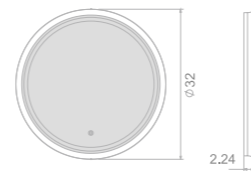

Columba III series

Key Features

- LED illumination
- Flared aluminum frame
- Seamless technology
- Custom frame color finish
- Touch switch

59

ALUMINUM FRAME LED MIRROR

Model	Size	Depth	LED driver	LED count	LED wattage	Kelvin	Max. LED Lumen	CRI
3078	24x24	2.24	24W	172	17	6500K	1434	90+
3078	28x28	2.24	24W	210	21	6500K	1754	90+
3078	32x32	2.24	36W	249	25	6500K	2073	90+
3078	40x40	2.24	36W	325	33	6500K	2711	90+

Cacer II series

Key Features

- LED illumination
- Flared aluminum frame
- Seamless technology
- Custom frame color finish
- Touch switch

ALUMINUM FRAME LED MIRROR

Model	Size	Depth	LED driver	LED count	LED wattage	Kelvin	Max. LED Lumen	CRI
3419	20x36	1.77	36W	243	24	6500K	2025	90+
3419	24x40	1.77	36W	306	31	6500K	2548	90+
3419	24x48	1.77	48W	382	38	6500K	3186	90+