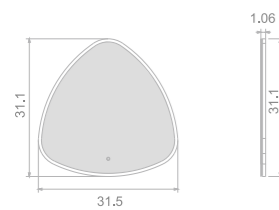

LED wattage	Kelvin	Max. LED Lumen	CRI
13	6500K	1149	90+
16	6500K	1341	90+
18	6500K	1532	90+
22	6500K	1915	90+

ApexGaze series

Key Features

- LED illumination
- Aluminum frame
- Custom frame color finish
- Touch switch