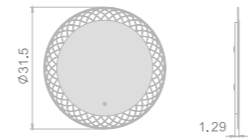

Orion series

Key Features

- LED illumination
- Ultra clear glass with unique etched pattern
- Mirror on glass, double-layered
- Touch switch

LED MIRROR

Model	Size	Depth	LED driver	LED count	LED wattage	Kelvin	Max. LED Lumen	CRI
2896	31.5x31.5	1.29	24W	216	22	6500K	1800	90+
2896	35.43x35.43	1.29	36W	252	25	6500K	2100	90+