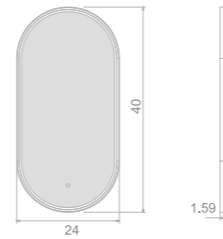

Bonita II series

1. **Key Features**
   LED illumination
   Aluminum frame
   Curved frame with pointed edges
   Custom frame color finish
   Touch switch

42

ALUMINUM FRAME LED MIRROR

Model	Size	Depth	LED driver	LED count	LED wattage	Kelvin	Max. LED Lumen	CRI
3237	20x36	1.59	36W	251	25	6500K	2095	90+
3237	24x40	1.59	36W	290	29	6500K	2414	90+
3237	24x48	1.59	48W	338	34	6500K	2820	90+

Cacer I series

1. **Key Features**
   LED illumination
   Flared aluminum frame
   Seamless technology
   Custom frame color finish
   Touch switch

ALUMINUM FRAME LED MIRROR

Model	Size	Depth	LED driver	LED count	LED wattage	Kelvin	Max. LED Lumen	CRI
3418	20x28	1.77	24W	212	21	6500K	1770	90+
3418	24x32	1.77	36W	261	26	6500K	2177	90+
3418	32x28	1.77	36W	286	29	6500K	2380	90+
3418	40x28	1.77	48W	334	33	6500K	2786	90+
3418	48x28	1.77	48W	383	38	6500K	3193	90+