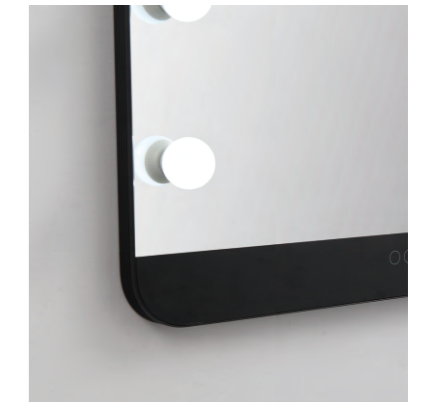

Vulpecula II

series

Key Features

- LED illumination
- Aluminum frame
- Custom frame color finish
- Replaceable lamp
- Adjustable color temperature
- Dimmable
- Touch switch

ALUMINUM FRAME LED MIRROR

Model	Size	Depth	LED driver	LED count	LED wattage	Kelvin	Max. LED Lumen	CRI
3290	60x20	3.35	48W	276	35	6500K	3105	90+
3290	70x32	3.35	48W	276	35	6500K	3105	90+