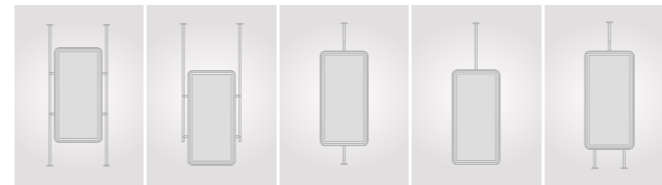

INSTALLATION METHOD