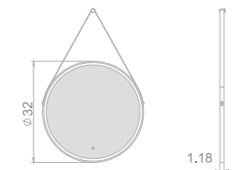

Andromeda

series

Key Features

- LED illumination
- Chamfered acrylic diffuser
- Touch switch

ACRYLIC LED MIRROR

Model	Size	Depth	LED driver	LED count	LED wattage	Kelvin	Max. LED Lumen	CRI
3288	23.6x31.5	0.79	48W	752	33	6500K	2938	90+
3288	39.4x27.6	0.79	48W	944	41	6500K	3688	90+
3288	47.2x27.6	0.79	60W	1072	47	6500K	4188	90+
3288	55.1x27.6	0.79	60W	1200	53	6500K	4688	90+

Pisces II

series

Key Features

- LED illumination
- Aluminum frame
- Custom frame color finish
- Touch switch
- Decorative strap

54

ALUMINUM FRAME LED MIRROR

Model	Size	Depth	LED driver	LED count	LED wattage	Kelvin	Max. LED Lumen	CRI
2805	24x24	1.18	24W	192	19	6500K	1601	90+
2805	28x28	1.18	36W	230	23	6500K	1920	90+
2805	32x32	1.18	36W	269	27	6500K	2239	90+