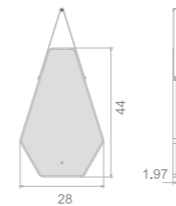

Taurus XI series

Key Features

- LED illumination
- Aluminum frame
- Curved corners
- Seamless technology
- Custom frame color finish
- Touch switch

60

ALUMINUM FRAME LED MIRROR

Model	Size	Depth	LED driver	LED count	LED wattage	Kelvin	Max. LED Lumen	CRI
3406	44x28	1.97	36W	948	24	6500K	1925	90+

Sextans I series

Key Features

- LED illumination
- Aluminum frame
- Custom frame color finish
- Acrylic diffuser integrated
- Touch switch

ACRYLIC ALUMINUM LED MIRROR

Model	Size	Depth	LED driver	LED count	LED wattage	Kelvin	Max. LED Lumen	CRI
3274	20x28	1.57	24W	773	19	6500K	1569	90+
3274	24x32	1.57	36W	903	23	6500K	1834	90+
3274	32x28	1.57	36W	968	24	6500K	1966	90+
3274	40x28	1.57	36W	1098	27	6500K	2230	90+
3274	48x28	1.57	36W	1228	31	6500K	2494	90+