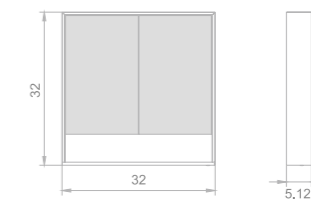

34

35

Aura II series

Key Features

- Mirror cabinet
- LED illumination
- Acrylic diffuser
- Storage space
- Accessible shelf
- Aluminum frame
- Custom frame color finish

MIRROR CABINET

Model	Size	Depth	LED driver	LED count	LED wattage	Kelvin	Max. LED Lumen	CRI
5032	32x32	5.12	36W	294	29	6500K	2450	90+
5032	40x32	5.12	36W	318	32	6500K	2650	90+