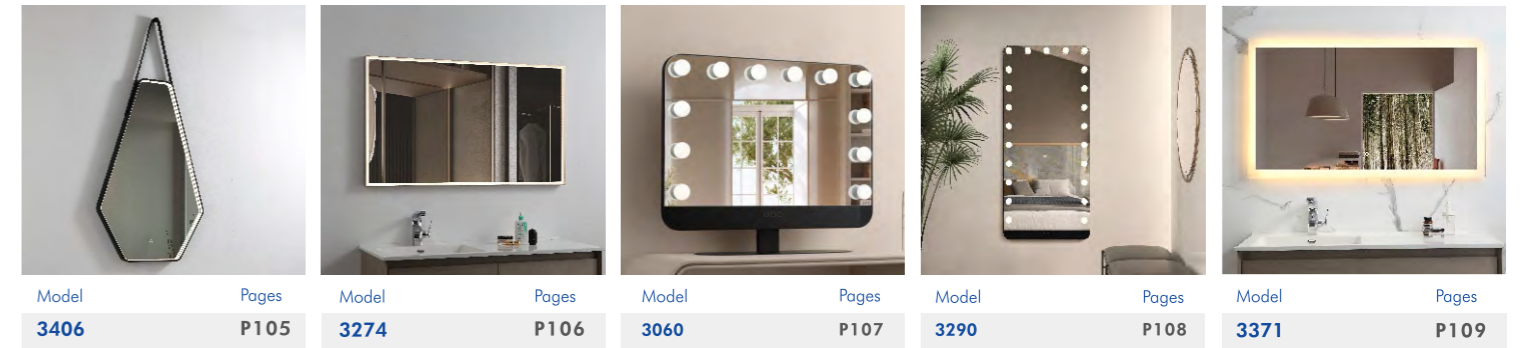

Model	Pages
3362	P063

Model	Pages
3405	P064

Product Catalog

Product Catalog

7

LumaFlow series

8

- Key Features**
LED illumination
Acrylic ring
Touch switch

LED MIRROR

Model	Size	Depth	LED driver	LED count	LED wattage	Kelvin	Max. LED Lumen	CRI
3504	31.69x31.69	1.89	36W	438	29	2700/6500K	2674	90+

LumaFlow series

Key Features
LED illumination
Acrylic ring
Touch switch

LED MIRROR

Model	Size	Depth	LED driver	LED count	LED wattage	Kelvin	Max. LED Lumen	CRI
3505	21.65x39.37	1.89	36W	462	31	2700/6500K	2820	90+

LumaFlow series

Key Features
LED illumination
Acrylic ring
Touch switch