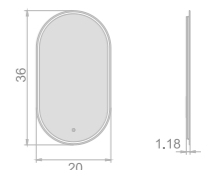

Atlas series

1. **Key Features**
   LED illumination
   Aluminum profile
   Sandblasting
   Touch switch

52

LED MIRROR

Model	Size	Depth	LED driver	LED count	LED wattage	Kelvin	Max. LED Lumen	CRI
2942	24x24	1.18	24W	199	20	6500K	1658	90+
2942	28x28	1.18	36W	237	24	6500K	1977	90+
2942	32x32	1.18	36W	276	28	6500K	2296	90+
2942	40x40	1.18	48W	352	35	6500K	2934	90+

Ursa II series

1. **Key Features**
   LED illumination
   Aluminum profile
   Sandblasting
   Touch switch

LED MIRROR

Model	Size	Depth	LED driver	LED count	LED wattage	Kelvin	Max. LED Lumen	CRI
2874	20x36	1.18	36W	259	26	6500K	2157	90+
2874	24x40	1.18	36W	297	30	6500K	2477	90+
2874	24x48	1.18	48W	346	35	6500K	2883	90+