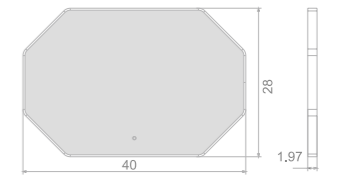

Taurus VIII

series

Key Features

- LED illumination
- Aluminum frame
- Seamless technology
- Curved corners
- Custom frame color finish
- Touch switch

49

ALUMINUM FRAME LED MIRROR

Model	Size	Depth	LED driver	LED count	LED wattage	Kelvin	Max. LED Lumen	CRI
3386	24x24	1.97	24W	648	16	6500K	1316	90+
3386	28x28	1.97	24W	760	19	6500K	1544	90+
3386	32x32	1.97	24W	864	22	6500K	1755	90+
3386	40x40	1.97	36W	1080	27	6500K	2194	90+

Taurus IX series

Key Features

- LED illumination
- Aluminum frame
- Seamless technology
- Curved corners
- Custom frame color finish
- Touch switch

ALUMINUM FRAME LED MIRROR

Model	Size	Depth	LED driver	LED count	LED wattage	Kelvin	Max. LED Lumen	CRI
3417	32x28	1.97	24W	816	20	6500K	1658	90+
3417	40x28	1.97	36W	944	24	6500K	1918	90+
3417	48x28	1.97	36W	1072	27	6500K	2178	90+