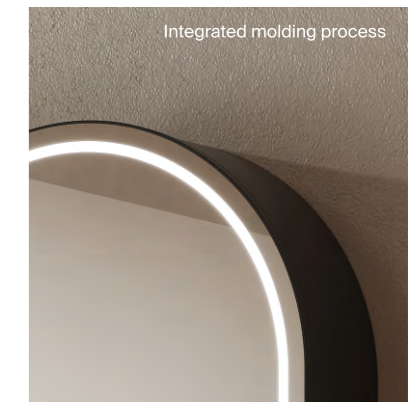

32

Secret Realm I

series

Key Features

- Mirror cabinet
- LED illumination
- Storage space
- Aluminum frame
- Custom frame color finish

MIRROR CABINET

Model	Size	Depth	LED driver	LED count	LED wattage	Kelvin	Max. LED Lumen	CRI
5036	19.69x35.43	5.91	36W	228	23	6500K	1900	90+