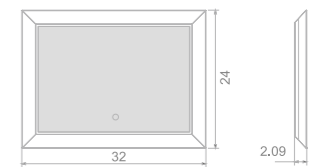

Starry

series

Key Features

- LED illumination
- Chamfered acrylic diffuser
- Dual-illumination with mirror glass on top and acrylic on bottom
- Touch switch

62

ACRYLIC LED MIRROR

Model	Size	Depth	LED driver	LED count	LED wattage	Kelvin	Max. LED Lumen	CRI
3371	23.6x31.5	1.54	48W	758	33	6500K	2960	90+
3371	39.4x27.6	1.54	48W	950	42	6500K	3710	90+
3371	47.2x27.6	1.54	60W	1078	47	6500K	4210	90+
3371	55.1x27.6	1.54	60W	1206	53	6500K	4710	90+

Capricornus I

series

Key Features

- LED illumination
- Aluminum frame
- Custom frame color finish
- Chamfered aluminum section
- Touch switch

ALUMINUM FRAME LED MIRROR

Model	Size	Depth	LED driver	LED count	LED wattage	Kelvin	Max. LED Lumen	CRI
3281	20x28	2.09	36W	1212	30	6500K	2463	90+
3281	24x32	2.09	48W	1473	37	6500K	2991	90+
3281	32x28	2.09	48W	1603	40	6500K	3255	90+
3281	40x28	2.09	60W	1863	47	6500K	3784	90+
3281	48x28	2.09	60W	2123	53	6500K	4312	90+