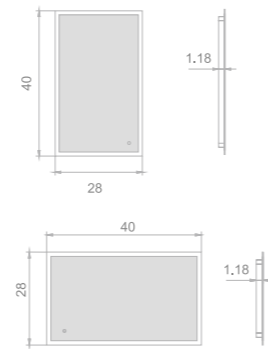

Lyra series

Key Features

- LED illumination
- Aluminum profile
- Sandblasting
- Touch switch

51

LED MIRROR

Model	Size	Depth	LED driver	LED count	LED wattage	Kelvin	Max. LED Lumen	CRI
2399	20x28	1.18	36W	249	25	6500K	2078	90+
2399	24x32	1.18	36W	298	30	6500K	2485	90+
2399	32x28	1.18	36W	323	32	6500K	2688	90+
2399	40x28	1.18	48W	371	37	6500K	3094	90+
2399	48x28	1.18	48W	420	42	6500K	3501	90+
2399	56x28	1.18	60W	469	47	6500K	3907	90+

Vista series

Key Features

- LED illumination
- Aluminum profile
- Sandblasting
- Three-key touch switch
- Adjustable color temperature
- Dimmable
- Integrated 3x magnifier

LED MIRROR

Model	Size	Depth	LED driver	LED count	LED wattage	Kelvin	Max. LED Lumen	CRI
2462	36x24	1.02	48W*2	786	78.6	6500K	1738.4	90+
2462	36x28	1.02	48W*2	834	83.4	6500K	2144.8	90+
2462	36x36	1.02	60W*2	930	93	6500K	2348	90+
2462	40x24	1.02	48W*2	834	83.4	6500K	2754.4	90+
2462	40x32	1.02	60W*2	930	93	6500K	3160.8	90+
2462	48x36	1.02	60W*2	1086	108.6	6500K	3567.2	90+
2462	60x28	1.02	60W*2	1134	113.4	6500K	3567.2	90+