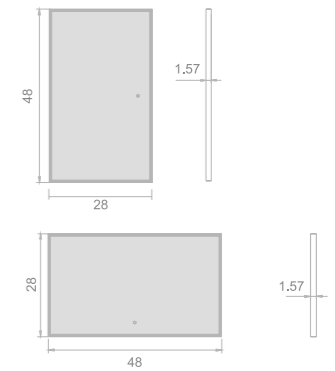

Taurus XI series

Key Features

- LED illumination
- Aluminum frame
- Curved corners
- Seamless technology
- Custom frame color finish
- Touch switch

60

ALUMINUM FRAME LED MIRROR

Model	Size	Depth	LED driver	LED count	LED wattage	Kelvin	Max. LED Lumen	CRI
3406	44x28	1.97	36W	948	24	6500K	1925	90+

Sextans I series

Key Features

- LED illumination
- Aluminum frame
- Custom frame color finish
- Acrylic diffuser integrated
- Touch switch

ACRYLIC ALUMINUM LED MIRROR

Model	Size	Depth	LED driver	LED count	LED wattage	Kelvin	Max. LED Lumen	CRI
3274	20x28	1.57	24W	773	19	6500K	1569	90+
3274	24x32	1.57	36W	903	23	6500K	1834	90+
3274	32x28	1.57	36W	968	24	6500K	1966	90+
3274	40x28	1.57	36W	1098	27	6500K	2230	90+
3274	48x28	1.57	36W	1228	31	6500K	2494	90+