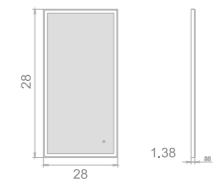

53

ALUMINUM FRAME LED MIRROR

Model	Size	Depth	LED driver	LED count	LED wattage	Kelvin	Max. LED Lumen	CRI
1762	20x28	1.38	36W	233	23	6500K	1944	90+
1762	24x32	1.38	36W	282	28	6500K	2351	90+
1762	32x28	1.38	36W	306	31	6500K	2554	90+
1762	40x28	1.38	48W	355	36	6500K	2960	90+
1762	48x28	1.38	48W	404	40	6500K	3367	90+
1762	56x28	1.38	60W	453	45	6500K	3773	90+