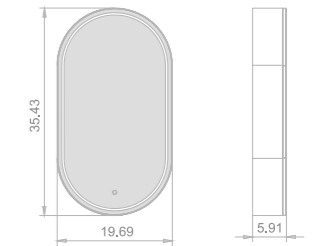

32

Secret Realm I

series

Key Features

- Mirror cabinet
- LED illumination
- Storage space
- Aluminum frame
- Custom frame color finish

MIRROR CABINET

Model	Size	Depth	LED driver	LED count	LED wattage	Kelvin	Max. LED Lumen	CRI
5036	19.69x35.43	5.91	36W	228	23	6500K	1900	90+