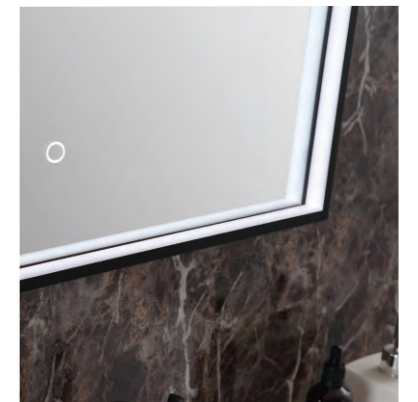

Taurus I series

Key Features

- LED illumination
- Aluminum frame
- Custom frame color finish
- Touch switch

ALUMINUM FRAME LED MIRROR

Model	Size	Depth	LED driver	LED count	LED wattage	Kelvin	Max. LED Lumen	CRI
3050	20x28	1.97	24W	652	16	6500K	1325	90+
3050	24x32	1.97	24W	782	20	6500K	1589	90+
3050	32x28	1.97	24W	847	21	6500K	1721	90+
3050	40x28	1.97	36W	977	24	6500K	1985	90+
3050	48x28	1.97	36W	1107	28	6500K	2250	90+
3050	56x28	1.97	36W	1238	31	6500K	2514	90+