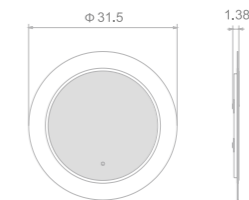

26

27

CUSTOMIZABLE PATTERNS

AuraHalo series

Key Features

- LED illumination
- Patterned ultra-clear glass
- Touch switch

LED MIRROR

Model	Size	Depth	LED driver	LED count	LED wattage	Kelvin	Max. LED Lumen	CRI
3490	31.5x31.5	1.38	24W	198	20	6500K	1650	90+