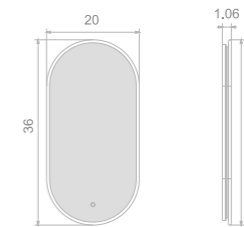

ALUMINUM FRAME LED MIRROR

Model	Size	Depth	LED driver	LED count	LED wattage	Kelvin	Max. LED Lumen	CRI
3498	31.5x31.1	1.06	24W	518	17	6500K	1479	90+

18

19

FlowLux series

- Key Features**
 LED illumination
 Aluminum frame
 Custom frame color finish
 Touch switch