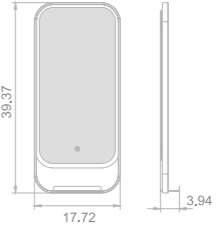

CyanAegis series

1. Key Features
   LED illumination
   Aluminum frame
   Custom frame color finish
   Touch switch

ALUMINUM FRAME LED MIRROR

Model	Size	Depth	LED driver	LED count	LED wattage	Kelvin	Max. LED Lumen	CRI
3207	17.72x39.37	3.94	36W	270	27	6500K	2250	90+