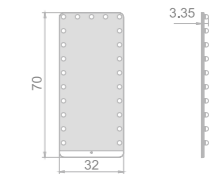

Vulpecula I

series

Key Features

- LED illumination
- Aluminum frame
- Custom frame color finish
- Replaceable lamp
- Adjustable color temperature
- Dimmable
- Touch switch

61

ALUMINUM FRAME LED MIRROR

Model	Size	Depth	LED driver	LED count	LED wattage	Kelvin	Max. LED Lumen	CRI
3060	32x24	3.35	24W	132	17	6500K	1485	90+
3060	40x24	3.35	24W	132	17	6500K	1485	90+

Vulpecula II

series

Key Features

- LED illumination
- Aluminum frame
- Custom frame color finish
- Replaceable lamp
- Adjustable color temperature
- Dimmable
- Touch switch

ALUMINUM FRAME LED MIRROR

Model	Size	Depth	LED driver	LED count	LED wattage	Kelvin	Max. LED Lumen	CRI
3290	60x20	3.35	48W	276	35	6500K	3105	90+
3290	70x32	3.35	48W	276	35	6500K	3105	90+