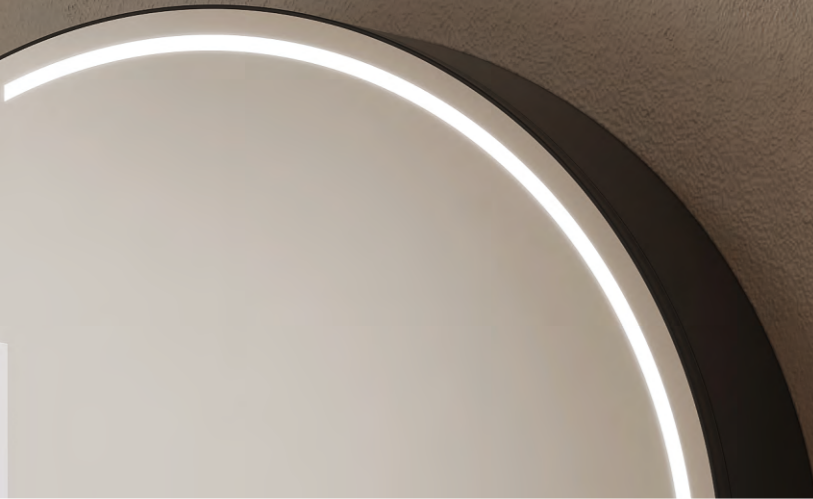

Integrated molding process

Secret Realm I

series

Key Features

- Mirror cabinet
- LED illumination
- Storage space
- Aluminum frame
- Custom frame color finish