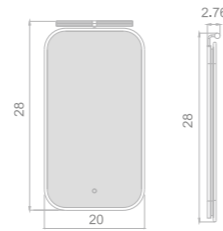

Opalite series

1. **Key Features**
   LED illumination
   Aluminum frame
   Acrylic decorative lamp
   Custom frame color finish
   Touch switch

14

ALUMINUM FRAME LED MIRROR

Model	Size	Depth	LED driver	LED count	LED wattage	Kelvin	Max. LED Lumen	CRI
3492	20x28	2.76	24W	460	14	2700/6500K	1263	90+
3492	24x32	2.76	24W	508	17	2700/6500K	1483	90+
3492	32x28	2.76	24W	532	18	2700/6500K	1593	90+
3492	40x28	2.76	24W	580	20	2700/6500K	1813	90+
3492	48x28	2.76	36W	634	23	2700/6500K	2060	90+
3492	56x28	2.76	36W	682	25	2700/6500K	2280	90+

Opalite series

1. **Key Features**
   LED illumination
   Aluminum frame
   Acrylic decorative lamp
   Custom frame color finish
   Touch switch

ALUMINUM FRAME LED MIRROR

Model	Size	Depth	LED driver	LED count	LED wattage	Kelvin	Max. LED Lumen	CRI
3531	20x28	2.76	24W	432	14	2700/6500K	1242	90+
3531	24x32	2.76	24W	480	16	2700/6500K	1462	90+
3531	32x28	2.76	24W	504	17	2700/6500K	1572	90+
3531	40x28	2.76	24W	552	20	2700/6500K	1792	90+
3531	48x28	2.76	36W	670	23	2700/6500K	2087	90+
3531	56x28	2.76	36W	718	26	2700/6500K	2307	90+