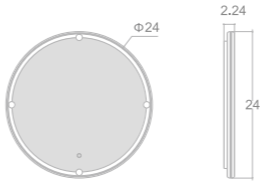

LED MIRROR

Model	Size	Depth	LED driver	LED count	LED wattage	Kelvin	Max. LED Lumen	CRI
3503	23.62x31.5	1.89	36W	450	30	2700/6500K	2748	90+

9

10

HeraFrame series

- Key Features**
 LED illumination
 Aluminum frame
 Custom frame color finish
 Touch switch