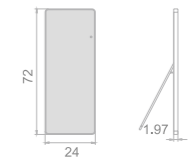

Cetus series

Key Features

- LED illumination
- Aluminum frame
- Custom frame color finish
- Touch switch
- Available as wall-mounted or floor-standing

56

FULL-LENGTH MIRROR

Model	Size	Depth	LED driver	LED count	LED wattage	Kelvin	Max. LED Lumen	CRI
3450	64x20	1.18	60W	453	45	6500K	3775	90+
3450	72x24	1.18	60W	522	52	6500K	4350	90+

Cepheus series

Key Features

- LED illumination
- Aluminum frame
- Custom frame color finish
- Touch switch
- Available as wall-mounted or floor-standing

FULL-LENGTH MIRROR

Model	Size	Depth	LED driver	LED count	LED wattage	Kelvin	Max. LED Lumen	CRI
3109	64x20	1.97	48W	1336	33	6500K	2714	90+
3109	72x24	1.97	48W	1536	38	6500K	3120	90+