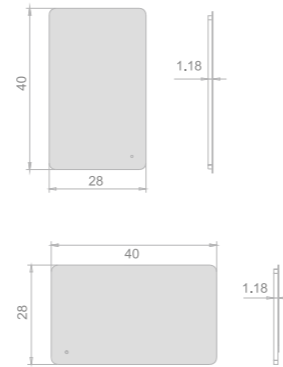

Corona I series

Key Features

- LED illumination
- Aluminum profile
- Ambient lighting
- Touch switch
- Reversible hanging

LED MIRROR

Model	Size	Depth	LED driver	LED count	LED wattage	Kelvin	Max. LED Lumen	CRI
2027	20x28	1.18	36W	317	27	6500K	2645	90+
2027	24x32	1.18	36W	317	32	6500K	2645	90+
2027	32x28	1.18	48W	342	34	6500K	2848	90+
2027	40x28	1.18	48W	391	39	6500K	3254	90+
2027	48x28	1.18	60W	439	44	6500K	3661	90+
2027	56x28	1.18	60W	488	49	6500K	4067	90+

57

Elegance series

Key Features

- Mirror with aluminum frame
- Custom frame color finish

FRAMED MIRROR

Model	Size	Depth
2867	20x28	0.59
2867	24x32	0.59
2867	32x28	0.59
2867	40x28	0.59
2867	48x28	0.59
2867	56x28	0.59