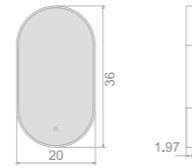

Taurus III series

1. **Key Features**
   LED illumination
   Aluminum frame
   Custom frame color finish
   Touch switch

ALUMINUM FRAME LED MIRROR

Model	Size	Depth	LED driver	LED count	LED wattage	Kelvin	Max. LED Lumen	CRI
3051	20x36	1.97	24W	771	19	6500K	1566	90+
3051	24x40	1.97	36W	873	22	6500K	1773	90+
3051	24x48	1.97	36W	1003	25	6500K	2037	90+

Taurus IV series

1. **Key Features**
   LED illumination
   Aluminum frame
   Custom frame color finish
   Touch switch

ALUMINUM FRAME LED MIRROR

Model	Size	Depth	LED driver	LED count	LED wattage	Kelvin	Max. LED Lumen	CRI
2998	24x24	1.97	24W	613	15	6500K	1245	90+
2998	28x28	1.97	24W	715	18	6500K	1452	90+
2998	32x32	1.97	24W	817	20	6500K	1660	90+
2998	40x40	1.97	36W	1021	26	6500K	2075	90+

47