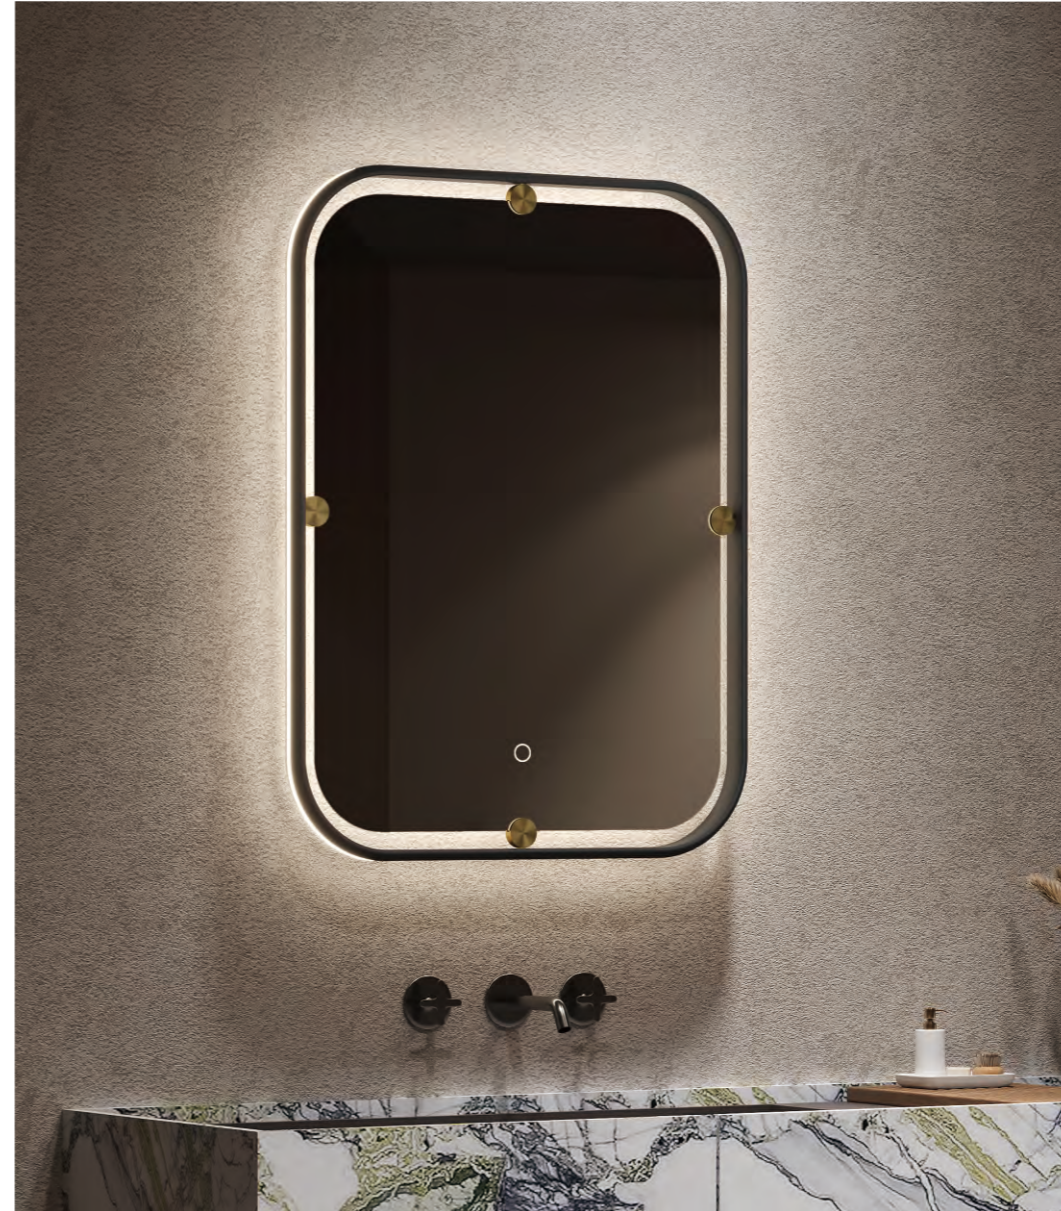

HeraFrame

series

Key Features

- LED illumination
- Aluminum frame
- Custom frame color finish
- Touch switch

11

ALUMINUM FRAME LED MIRROR

Model	Size	Depth	LED driver	LED count	LED wattage	Kelvin	Max. LED Lumen	CRI
3508	20x36	2.24	48W	747	40	6500K	3726	90+
3508	24x40	2.24	60W	850	45	6500K	4248	90+
3508	24x48	2.24	60W	990	53	6500K	4989	90+