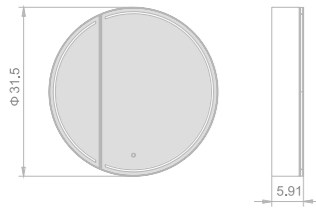

Integrated molding process

Secret Realm I

series

Key Features

- Mirror cabinet
- LED illumination
- Storage space
- Aluminum frame
- Custom frame color finish