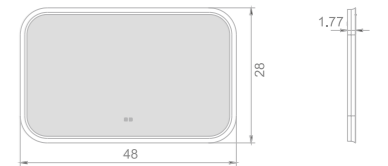

Bonita II series

1. **Key Features**
   LED illumination
   Aluminum frame
   Curved frame with pointed edges
   Custom frame color finish
   Touch switch

42

ALUMINUM FRAME LED MIRROR

Model	Size	Depth	LED driver	LED count	LED wattage	Kelvin	Max. LED Lumen	CRI
3237	20x36	1.59	36W	251	25	6500K	2095	90+
3237	24x40	1.59	36W	290	29	6500K	2414	90+
3237	24x48	1.59	48W	338	34	6500K	2820	90+

Cacer I series

1. **Key Features**
   LED illumination
   Flared aluminum frame
   Seamless technology
   Custom frame color finish
   Touch switch

ALUMINUM FRAME LED MIRROR

Model	Size	Depth	LED driver	LED count	LED wattage	Kelvin	Max. LED Lumen	CRI
3418	20x28	1.77	24W	212	21	6500K	1770	90+
3418	24x32	1.77	36W	261	26	6500K	2177	90+
3418	32x28	1.77	36W	286	29	6500K	2380	90+
3418	40x28	1.77	48W	334	33	6500K	2786	90+
3418	48x28	1.77	48W	383	38	6500K	3193	90+