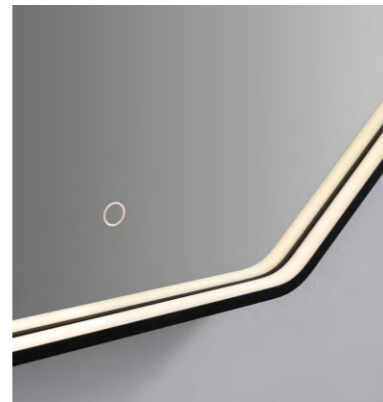

Taurus VIII

series

Key Features

- LED illumination
- Aluminum frame
- Seamless technology
- Curved corners
- Custom frame color finish
- Touch switch

49

ALUMINUM FRAME LED MIRROR

Model	Size	Depth	LED driver	LED count	LED wattage	Kelvin	Max. LED Lumen	CRI
3386	24x24	1.97	24W	648	16	6500K	1316	90+
3386	28x28	1.97	24W	760	19	6500K	1544	90+
3386	32x32	1.97	24W	864	22	6500K	1755	90+
3386	40x40	1.97	36W	1080	27	6500K	2194	90+