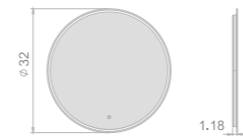

Atlas series

1. **Key Features**
   LED illumination
   Aluminum profile
   Sandblasting
   Touch switch

52

LED MIRROR

Model	Size	Depth	LED driver	LED count	LED wattage	Kelvin	Max. LED Lumen	CRI
2942	24x24	1.18	24W	199	20	6500K	1658	90+
2942	28x28	1.18	36W	237	24	6500K	1977	90+
2942	32x32	1.18	36W	276	28	6500K	2296	90+
2942	40x40	1.18	48W	352	35	6500K	2934	90+

Ursa II series

1. **Key Features**
   LED illumination
   Aluminum profile
   Sandblasting
   Touch switch

LED MIRROR

Model	Size	Depth	LED driver	LED count	LED wattage	Kelvin	Max. LED Lumen	CRI
2874	20x36	1.18	36W	259	26	6500K	2157	90+
2874	24x40	1.18	36W	297	30	6500K	2477	90+
2874	24x48	1.18	48W	346	35	6500K	2883	90+