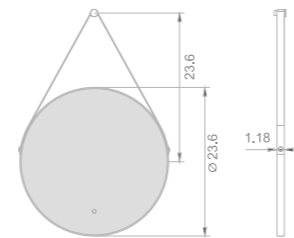

Isa I series

1. **Key Features**
   LED illumination
   Integral acrylic frame
   Touch switch
   Decorative strap

45

ACRYLIC LED MIRROR

Model	Size	Depth	LED driver	LED count	LED wattage	Kelvin	Max. LED Lumen	CRI
2884	23.6X23.6	1.18	24W	204	20	6500K	1700	90+
2884	27.6X27.6	1.18	24W	204	20	6500K	1700	90+
2884	31.5X31.5	1.18	24W	204	20	6500K	1700	90+

Isa II series

1. **Key Features**
   LED illumination
   Integral acrylic frame
   Touch switch

ACRYLIC LED MIRROR

Model	Size	Depth	LED driver	LED count	LED wattage	Kelvin	Max. LED Lumen	CRI
3415	24x24	1.18	24W	210	21	6500K	1750	90+
3415	28x28	1.18	36W	252	25	6500K	2100	90+
3415	32x32	1.18	36W	293	29	6500K	2440	90+