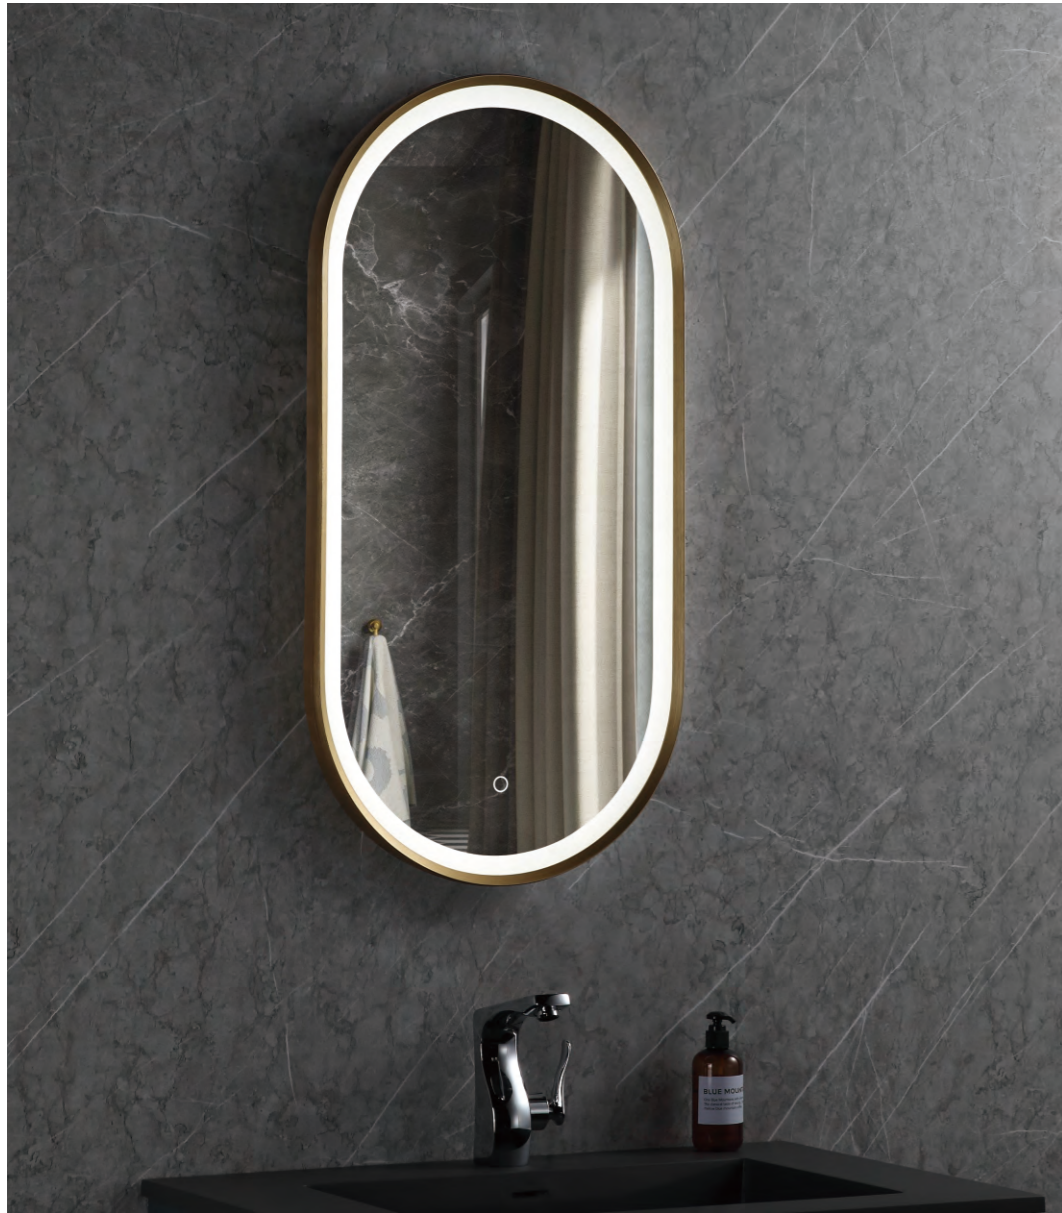

Neon series

- Key Features**
- LED illumination
 - Aluminum profile
 - Chamfered & hollowed acrylic diffuser
 - Magnetic wireless charger
 - Ambient lighting
 - Touch switch

ACRYLIC LED MIRROR

Model	Size	Depth	LED driver	LED count	LED wattage	Kelvin	Max. LED Lumen	CRI
3392	32x28	4.92	36W	283	28	6500K	2358	90+
3392	40x28	4.92	36W	296	30	6500K	2468	90+
3392	48x28	4.92	48W	345	34	6500K	2875	90+