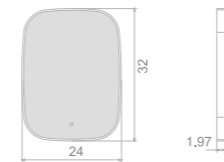

Taurus V series

1. **Key Features**
   LED illumination
   Aluminum frame
   Custom frame color finish
   Touch switch

48

ALUMINUM FRAME LED MIRROR

Model	Size	Depth	LED driver	LED count	LED wattage	Kelvin	Max. LED Lumen	CRI
3310	20x28	1.97	24W	680	17	6500K	1381	90+
3310	24x32	1.97	24W	800	20	6500K	1625	90+
3310	40x28	1.97	36W	976	24	6500K	1983	90+

Taurus IV series

1. **Key Features**
   LED illumination
   Aluminum frame
   Custom frame color finish
   Touch switch

ALUMINUM FRAME LED MIRROR

Model	Size	Depth	LED driver	LED count	LED wattage	Kelvin	Max. LED Lumen	CRI
3365	20x36	1.97	24W	824	21	6500K	1674	90+
3365	24x40	1.97	36W	944	24	6500K	1918	90+
3365	24x48	1.97	36W	1072	27	6500K	2178	90+