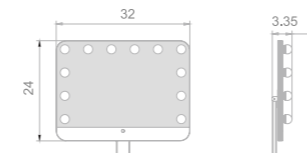

Vulpecula I

series

Key Features

- LED illumination
- Aluminum frame
- Custom frame color finish
- Replaceable lamp
- Adjustable color temperature
- Dimmable
- Touch switch

61

ALUMINUM FRAME LED MIRROR

Model	Size	Depth	LED driver	LED count	LED wattage	Kelvin	Max. LED Lumen	CRI
3060	32x24	3.35	24W	132	17	6500K	1485	90+
3060	40x24	3.35	24W	132	17	6500K	1485	90+

Vulpecula II

series

Key Features

- LED illumination
- Aluminum frame
- Custom frame color finish
- Replaceable lamp
- Adjustable color temperature
- Dimmable
- Touch switch

ALUMINUM FRAME LED MIRROR

Model	Size	Depth	LED driver	LED count	LED wattage	Kelvin	Max. LED Lumen	CRI
3290	60x20	3.35	48W	276	35	6500K	3105	90+
3290	70x32	3.35	48W	276	35	6500K	3105	90+