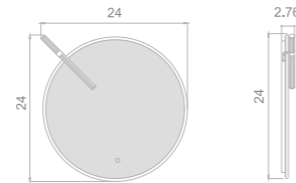

ALUMINUM FRAME LED MIRROR

Model	Size	Depth	LED driver	LED count	LED wattage	Kelvin	Max. LED Lumen	CRI
3482	24x24	2.76	24W	430	13	2700/6500K	1125	90+
3482	28x28	2.76	24W	466	14	2700/6500K	1290	90+
3482	32x32	2.76	24W	502	16	2700/6500K	1455	90+
3482	40x40	2.76	24W	580	20	2700/6500K	1813	90+