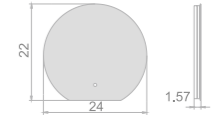

Vulpecula III

series

Key Features

- LED illumination
- Aluminum frame
- Curved corners
- Seamless technology
- Custom frame color finish
- Touch switch

55

ALUMINUM FRAME LED MIRROR

Model	Size	Depth	LED driver	LED count	LED wattage	Kelvin	Max. LED Lumen	CRI
3408	47.24x37.8	3.35	24W	144	18	6500K	1620	90+

Triones

series

Key Features

- LED illumination
- Hidden LED strips
- IR sensor switch

LED MIRROR

Model	Size	Depth	LED driver	LED count	LED wattage	Kelvin	Max. LED Lumen	CRI
2887	24x22	1.57	24W	210	21	6500K	1750	90+
2887	32x30	1.57	36W	288	29	6500K	2400	90+
2887	44x36	1.57	48W	390	39	6500K	3250	90+
2887	52x42	1.57	60W	462	46	6500K	3850	90+
2887	60x48	1.57	60W	534	53	6500K	4450	90+