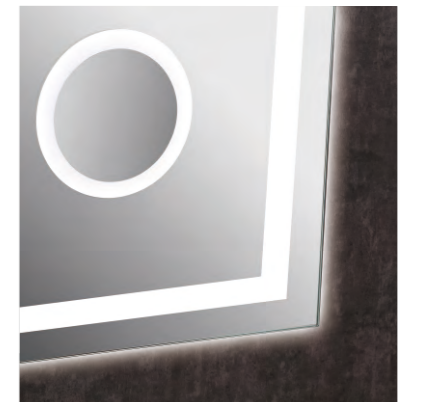

LED MIRROR

Model	Size	Depth	LED driver	LED count	LED wattage	Kelvin	Max. LED Lumen	CRI
2462	36x24	1.02	48W*2	786	78.6	6500K	1738.4	90+
2462	36x28	1.02	48W*2	834	83.4	6500K	2144.8	90+
2462	36x36	1.02	60W*2	930	93	6500K	2348	90+
2462	40x24	1.02	48W*2	834	83.4	6500K	2754.4	90+
2462	40x32	1.02	60W*2	930	93	6500K	3160.8	90+
2462	48x36	1.02	60W*2	1086	108.6	6500K	3567.2	90+
2462	60x28	1.02	60W*2	1134	113.4	6500K	3567.2	90+