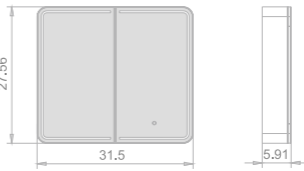

Key Features

- Mirror cabinet
- LED illumination
- Storage space
- Aluminum frame
- Custom frame color finish

Integrated molding process

MIRROR CABINET

Model	Size	Depth	LED driver	LED count	LED wattage	Kelvin	Max. LED Lumen	CRI
5035	31.5x27.56	5.91	60W	444	44	6500K	3700	90+