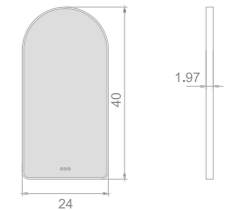

Taurus V series

1. **Key Features**
   LED illumination
   Aluminum frame
   Custom frame color finish
   Touch switch

48

ALUMINUM FRAME LED MIRROR

Model	Size	Depth	LED driver	LED count	LED wattage	Kelvin	Max. LED Lumen	CRI
3310	20x28	1.97	24W	680	17	6500K	1381	90+
3310	24x32	1.97	24W	800	20	6500K	1625	90+
3310	40x28	1.97	36W	976	24	6500K	1983	90+

Taurus IV series

1. **Key Features**
   LED illumination
   Aluminum frame
   Custom frame color finish
   Touch switch

ALUMINUM FRAME LED MIRROR

Model	Size	Depth	LED driver	LED count	LED wattage	Kelvin	Max. LED Lumen	CRI
3365	20x36	1.97	24W	824	21	6500K	1674	90+
3365	24x40	1.97	36W	944	24	6500K	1918	90+
3365	24x48	1.97	36W	1072	27	6500K	2178	90+