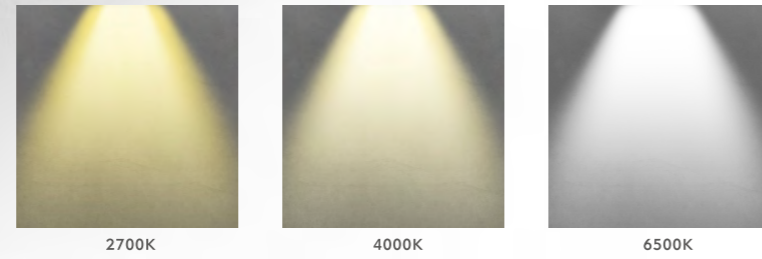

Kelvin Color Temperature Chart