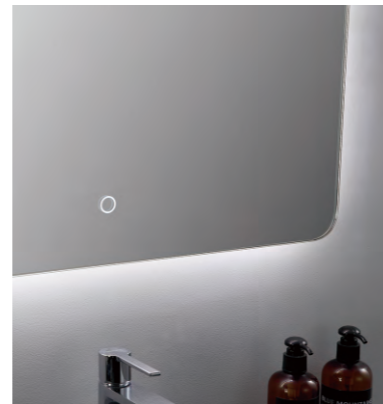

LED MIRROR

Model	Size	Depth	LED driver	LED count	LED wattage	Kelvin	Max. LED Lumen	CRI
2027	20x28	1.18	36W	317	27	6500K	2645	90+
2027	24x32	1.18	36W	317	32	6500K	2645	90+
2027	32x28	1.18	48W	342	34	6500K	2848	90+
2027	40x28	1.18	48W	391	39	6500K	3254	90+
2027	48x28	1.18	60W	439	44	6500K	3661	90+
2027	56x28	1.18	60W	488	49	6500K	4067	90+