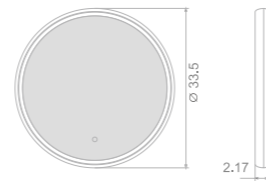

Serpens series

1. **Key Features**
2. LED illumination
   - Curved aluminum frame
   - Custom frame color finish
   - Polycarbonate lighting ring
   - Touch switch

41

ACRYLIC LED MIRROR

Model	Size	Depth	LED driver	LED count	LED wattage	Kelvin	Max. LED Lumen	CRI
3285	17.7X17.7	2.17	24W	151	15	6500K	1257	90+
3285	25.6x25.6	2.17	24W	151	15	6500K	1257	90+
3285	33.5x33.5	2.17	24W	151	15	6500K	1257	90+

Neon series

1. **Key Features**
2. LED illumination
   - Aluminum profile
   - Chamfered & hollowed acrylic diffuser
   - Magnetic wireless charger
   - Ambient lighting
   - Touch switch

ACRYLIC LED MIRROR

Model	Size	Depth	LED driver	LED count	LED wattage	Kelvin	Max. LED Lumen	CRI
3392	32x28	4.92	36W	283	28	6500K	2358	90+
3392	40x28	4.92	36W	296	30	6500K	2468	90+
3392	48x28	4.92	48W	345	34	6500K	2875	90+