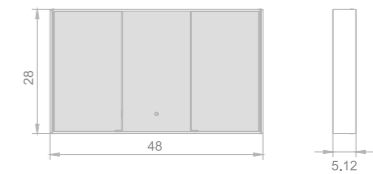

NimbusNook series

Key Features

- Mirror cabinet
- LED illumination
- Storage space
- Aluminum frame
- Custom frame color finish

MIRROR CABINET

Model	Size	Depth	LED driver	LED count	LED wattage	Kelvin	Max. LED Lumen	CRI
5034	48x28	5.12	36W	300	30	6500K	2500	90+