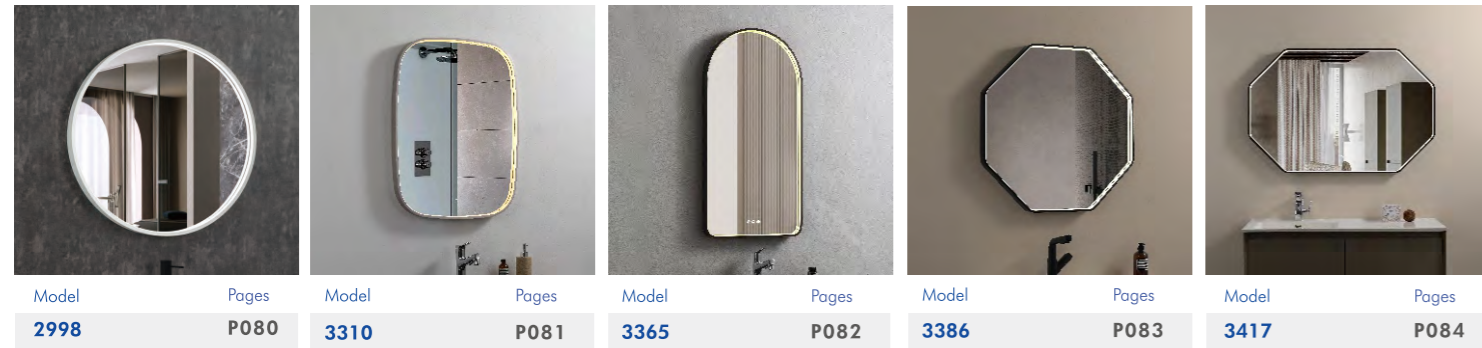

Product Catalog