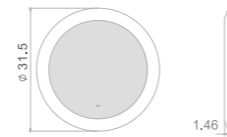

Cassiopeia I

series

Key Features

- LED illumination
- Custom frame color finish
- Chamfered acrylic illumination
- Touch switch

40

ACRYLIC LED MIRROR

Model	Size	Depth	LED driver	LED count	LED wattage	Kelvin	Max. LED Lumen	CRI
3045	23.6x23.6	1.50	24W	149	15	6500K	1238	90+
3045	31.5x31.5	1.46	36W	224	22	6500K	1866	90+
3045	39.4x39.4	1.46	36W	299	30	6500K	2494	90+

Pisces I series

Key Features

- LED illumination
- Aluminum frame
- Custom frame color finish
- Touch switch

ALUMINUM FRAME LED MIRROR

Model	Size	Depth	LED driver	LED count	LED wattage	Kelvin	Max. LED Lumen	CRI
2892	20x28	1.65	36W	245	24	6500K	2038	90+
2892	24x32	1.65	36W	293	29	6500K	2445	90+
2892	32x28	1.65	36W	318	32	6500K	2648	90+
2892	40x28	1.65	48W	367	37	6500K	3054	90+
2892	48x28	1.65	48W	415	42	6500K	3461	90+