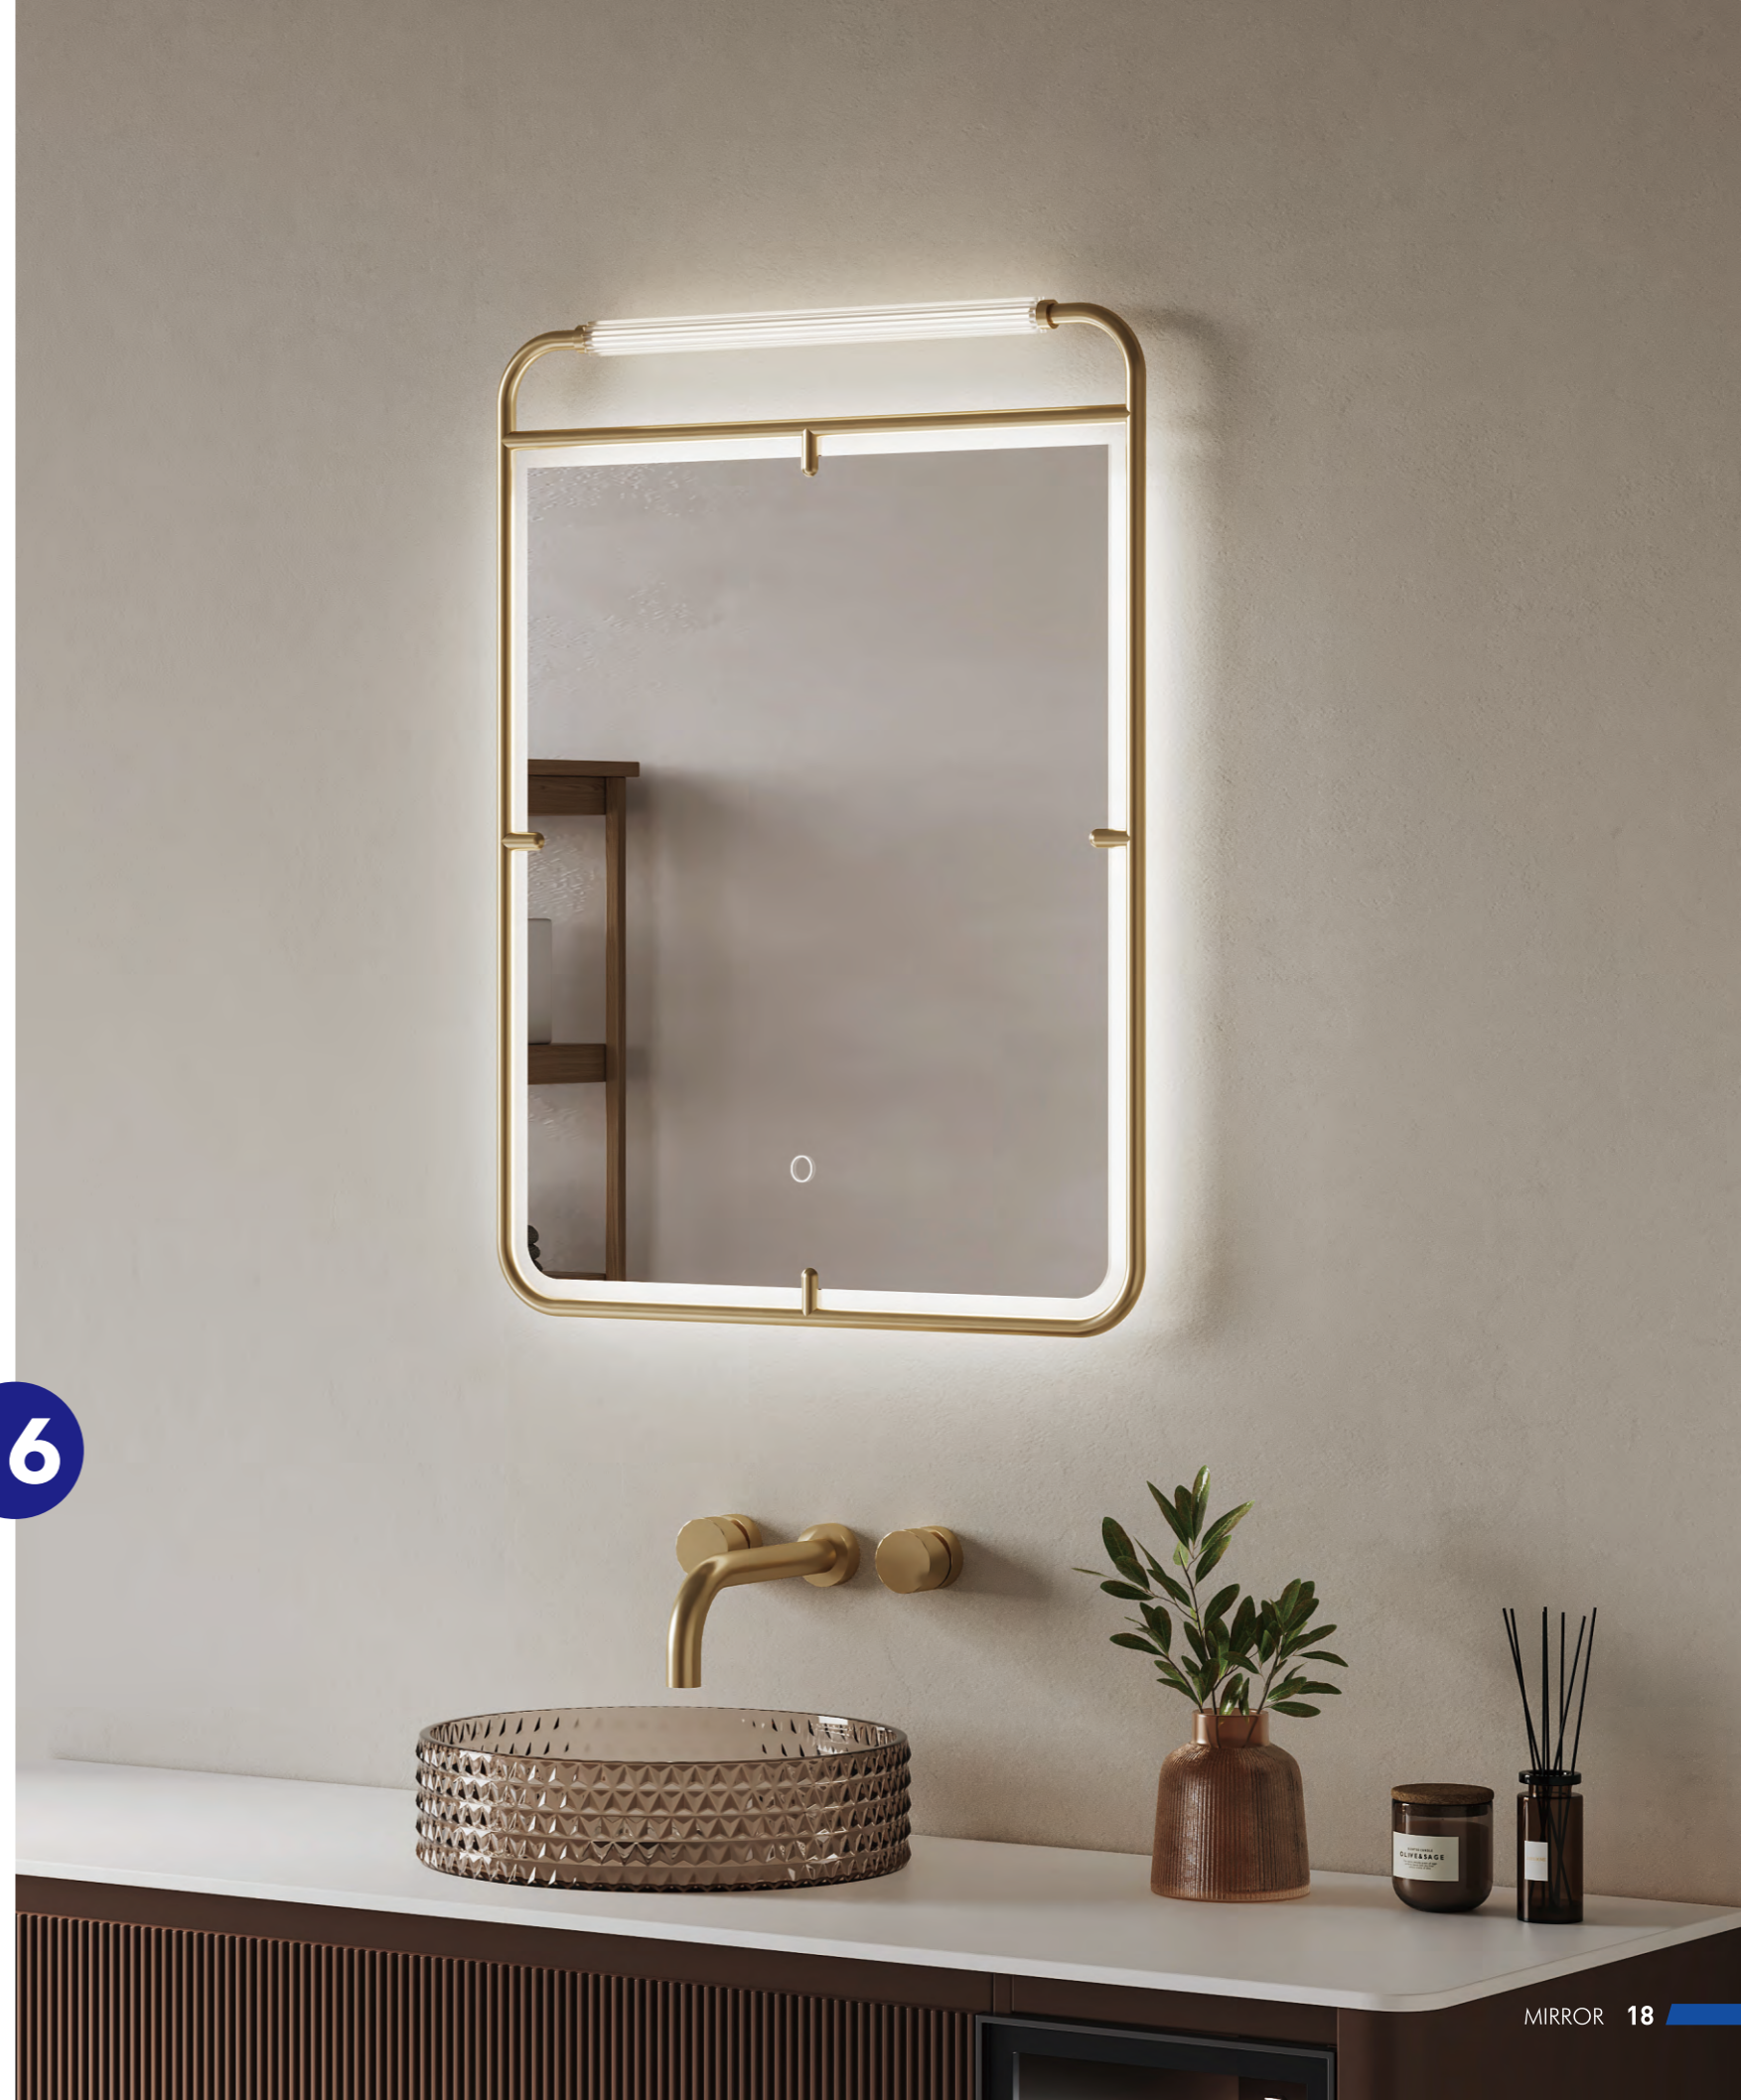

STAINLESS STEEL FRAME LED MIRROR

Model	Size	Depth	LED driver	LED count	LED wattage	Kelvin	Max. LED Lumen	CRI
3491	23.62x31.5	1.65	24W	514	15	2700/6500K	1372	90+

16