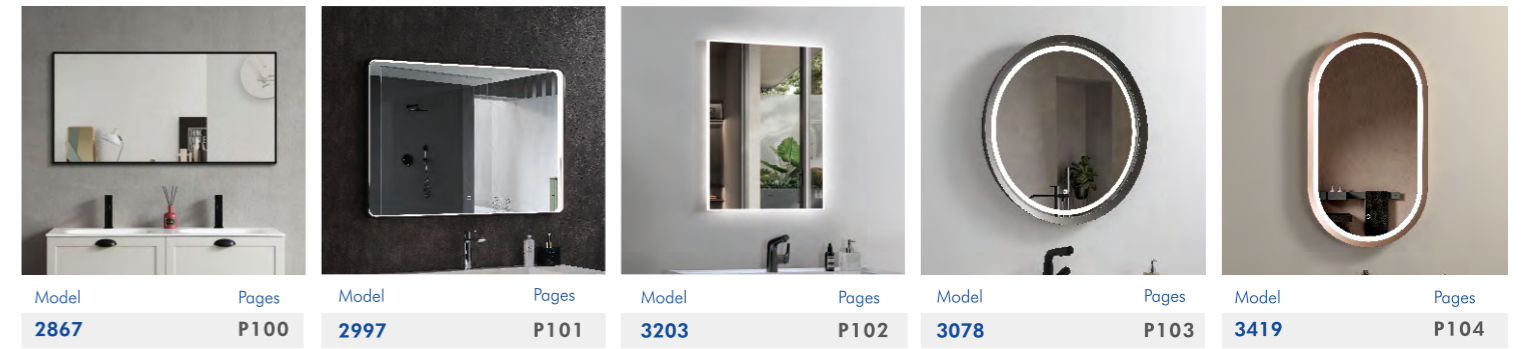

Model	Pages
3362	P063

Model	Pages
3405	P064

Product Catalog

Product Catalog

7

LumaFlow series

8

- Key Features**
LED illumination
Acrylic ring
Touch switch

LED MIRROR

Model	Size	Depth	LED driver	LED count	LED wattage	Kelvin	Max. LED Lumen	CRI
3504	31.69x31.69	1.89	36W	438	29	2700/6500K	2674	90+

LumaFlow series

Key Features
LED illumination
Acrylic ring
Touch switch