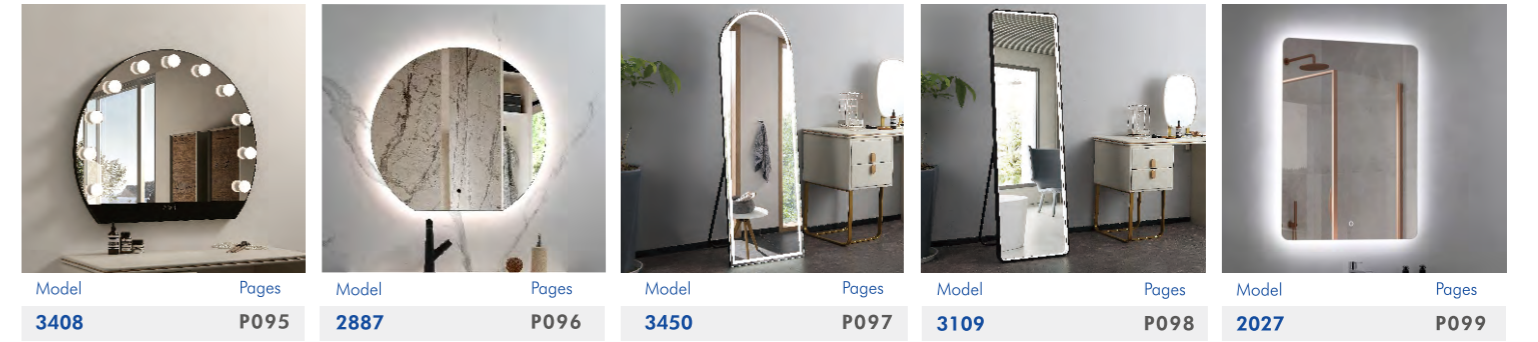

Model	Pages
3362	P063

Model	Pages
3405	P064

Product Catalog

Product Catalog

7

LumaFlow series

8

- Key Features**
LED illumination
Acrylic ring
Touch switch

LED MIRROR

Model	Size	Depth	LED driver	LED count	LED wattage	Kelvin	Max. LED Lumen	CRI
3504	31.69x31.69	1.89	36W	438	29	2700/6500K	2674	90+

LumaFlow series

Key Features
LED illumination
Acrylic ring
Touch switch