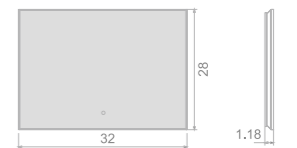

ACRYLIC LED MIRROR

Model	Size	Depth	LED driver	LED count	LED wattage	Kelvin	Max. LED Lumen	CRI
2996	20x28	1.18	36W	291	29	6500K	2422	90+
2996	24x32	1.18	48W	339	34	6500K	2829	90+
2996	32x28	1.18	48W	364	36	6500K	3032	90+
2996	40x28	1.18	48W	413	41	6500K	3438	90+
2996	48x28	1.18	60W	461	46	6500K	3845	90+

43