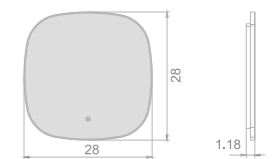

Isa I series

1. **Key Features**
   LED illumination
   Integral acrylic frame
   Touch switch
   Decorative strap

45

ACRYLIC LED MIRROR

Model	Size	Depth	LED driver	LED count	LED wattage	Kelvin	Max. LED Lumen	CRI
2884	23.6X23.6	1.18	24W	204	20	6500K	1700	90+
2884	27.6X27.6	1.18	24W	204	20	6500K	1700	90+
2884	31.5X31.5	1.18	24W	204	20	6500K	1700	90+

Isa II series

1. **Key Features**
   LED illumination
   Integral acrylic frame
   Touch switch

ACRYLIC LED MIRROR

Model	Size	Depth	LED driver	LED count	LED wattage	Kelvin	Max. LED Lumen	CRI
3415	24x24	1.18	24W	210	21	6500K	1750	90+
3415	28x28	1.18	36W	252	25	6500K	2100	90+
3415	32x32	1.18	36W	293	29	6500K	2440	90+