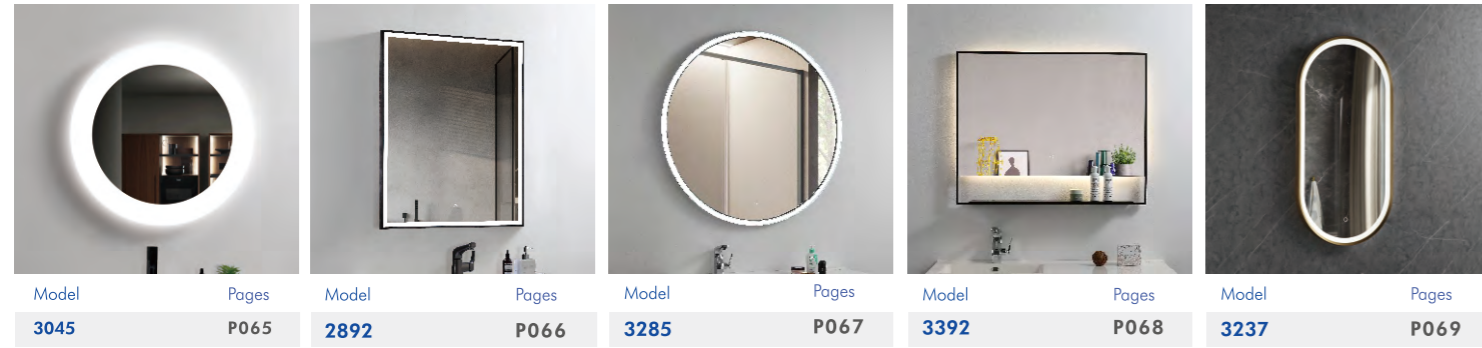

Product Catalog