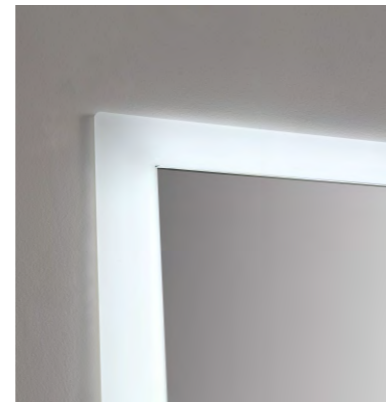

ACRYLIC LED MIRROR

Model	Size	Depth	LED driver	LED count	LED wattage	Kelvin	Max. LED Lumen	CRI
3288	23.6x31.5	0.79	48W	752	33	6500K	2938	90+
3288	39.4x27.6	0.79	48W	944	41	6500K	3688	90+
3288	47.2x27.6	0.79	60W	1072	47	6500K	4188	90+
3288	55.1x27.6	0.79	60W	1200	53	6500K	4688	90+