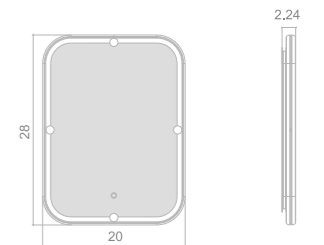

HeraFrame

series

Key Features

- LED illumination
- Aluminum frame
- Custom frame color finish
- Touch switch

11

ALUMINUM FRAME LED MIRROR

Model	Size	Depth	LED driver	LED count	LED wattage	Kelvin	Max. LED Lumen	CRI
3508	20x36	2.24	48W	747	40	6500K	3726	90+
3508	24x40	2.24	60W	850	45	6500K	4248	90+
3508	24x48	2.24	60W	990	53	6500K	4989	90+

HeraFrame

series

Key Features

- LED illumination
- Aluminum frame
- Custom frame color finish
- Touch switch

ALUMINUM FRAME LED MIRROR

Model	Size	Depth	LED driver	LED count	LED wattage	Kelvin	Max. LED Lumen	CRI
3506	20x28	2.24	48W	648	37	6500K	3290	90+
3506	24x32	2.24	60W	782	44	6500K	3976	90+
3506	32x28	2.24	60W	848	48	6500K	4316	90+
3506	40x28	2.24	36W*2	982	56	6500K	5002	90+