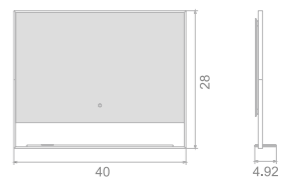

Serpens series

1. **Key Features**
2. LED illumination
   - Curved aluminum frame
   - Custom frame color finish
   - Polycarbonate lighting ring
   - Touch switch

41

ACRYLIC LED MIRROR

Model	Size	Depth	LED driver	LED count	LED wattage	Kelvin	Max. LED Lumen	CRI
3285	17.7X17.7	2.17	24W	151	15	6500K	1257	90+
3285	25.6x25.6	2.17	24W	151	15	6500K	1257	90+
3285	33.5x33.5	2.17	24W	151	15	6500K	1257	90+

Neon series

1. **Key Features**
2. LED illumination
   - Aluminum profile
   - Chamfered & hollowed acrylic diffuser
   - Magnetic wireless charger
   - Ambient lighting
   - Touch switch

ACRYLIC LED MIRROR

Model	Size	Depth	LED driver	LED count	LED wattage	Kelvin	Max. LED Lumen	CRI
3392	32x28	4.92	36W	283	28	6500K	2358	90+
3392	40x28	4.92	36W	296	30	6500K	2468	90+
3392	48x28	4.92	48W	345	34	6500K	2875	90+