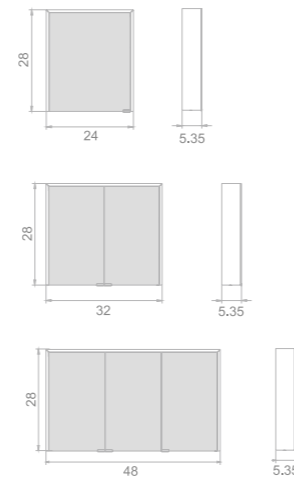

37

Lepus series

Key Features

- LED illumination
- Customizable front light

ACRYLIC ALUMINUM MIRROR CABINET

Model	Size	Depth	LED driver	LED count	LED wattage	Kelvin	Max. LED Lumen	CRI
G5005	20x28	5.35	36W	283	28	6500K	2355	90+
G5005	24x28	5.35	36W	307	31	6500K	2557	90+
G5005	32x28	5.35	48W	355	36	6500K	2960	90+
G5005	36x28	5.35	48W	379	38	6500K	3162	90+
G5005	40x28	5.35	48W	404	40	6500K	3363	90+
G5005	48x28	5.35	60W	452	45	6500K	3767	90+