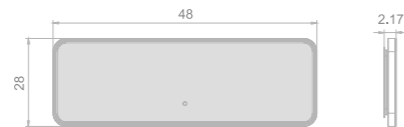

Lumino Trace series

Key Features

- LED illumination
- Aluminum frame
- Custom frame color finish
- Touch switch