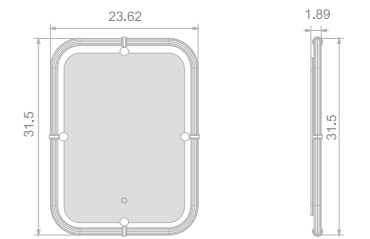

LED MIRROR

Model	Size	Depth	LED driver	LED count	LED wattage	Kelvin	Max. LED Lumen	CRI
3504	31.69x31.69	1.89	36W	438	29	2700/6500K	2674	90+

LumaFlow series

Key Features
LED illumination
Acrylic ring
Touch switch

LED MIRROR

Model	Size	Depth	LED driver	LED count	LED wattage	Kelvin	Max. LED Lumen	CRI
3505	21.65x39.37	1.89	36W	462	31	2700/6500K	2820	90+

LumaFlow series

Key Features
LED illumination
Acrylic ring
Touch switch