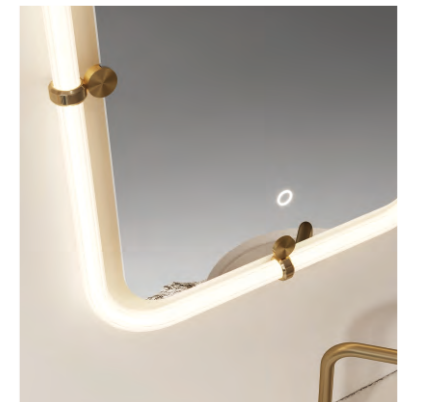

LED MIRROR

Model	Size	Depth	LED driver	LED count	LED wattage	Kelvin	Max. LED Lumen	CRI
3503	23.62x31.5	1.89	36W	450	30	2700/6500K	2748	90+

9