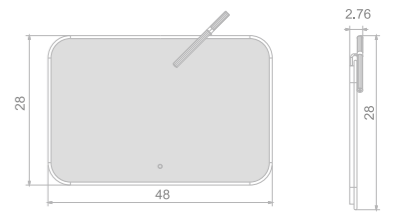

Opalite series

1. **Key Features**
   LED illumination
   Aluminum frame
   Acrylic decorative lamp
   Custom frame color finish
   Touch switch

14

ALUMINUM FRAME LED MIRROR

Model	Size	Depth	LED driver	LED count	LED wattage	Kelvin	Max. LED Lumen	CRI
3492	20x28	2.76	24W	460	14	2700/6500K	1263	90+
3492	24x32	2.76	24W	508	17	2700/6500K	1483	90+
3492	32x28	2.76	24W	532	18	2700/6500K	1593	90+
3492	40x28	2.76	24W	580	20	2700/6500K	1813	90+
3492	48x28	2.76	36W	634	23	2700/6500K	2060	90+
3492	56x28	2.76	36W	682	25	2700/6500K	2280	90+

Opalite series

1. **Key Features**
   LED illumination
   Aluminum frame
   Acrylic decorative lamp
   Custom frame color finish
   Touch switch

ALUMINUM FRAME LED MIRROR

Model	Size	Depth	LED driver	LED count	LED wattage	Kelvin	Max. LED Lumen	CRI
3531	20x28	2.76	24W	432	14	2700/6500K	1242	90+
3531	24x32	2.76	24W	480	16	2700/6500K	1462	90+
3531	32x28	2.76	24W	504	17	2700/6500K	1572	90+
3531	40x28	2.76	24W	552	20	2700/6500K	1792	90+
3531	48x28	2.76	36W	670	23	2700/6500K	2087	90+
3531	56x28	2.76	36W	718	26	2700/6500K	2307	90+